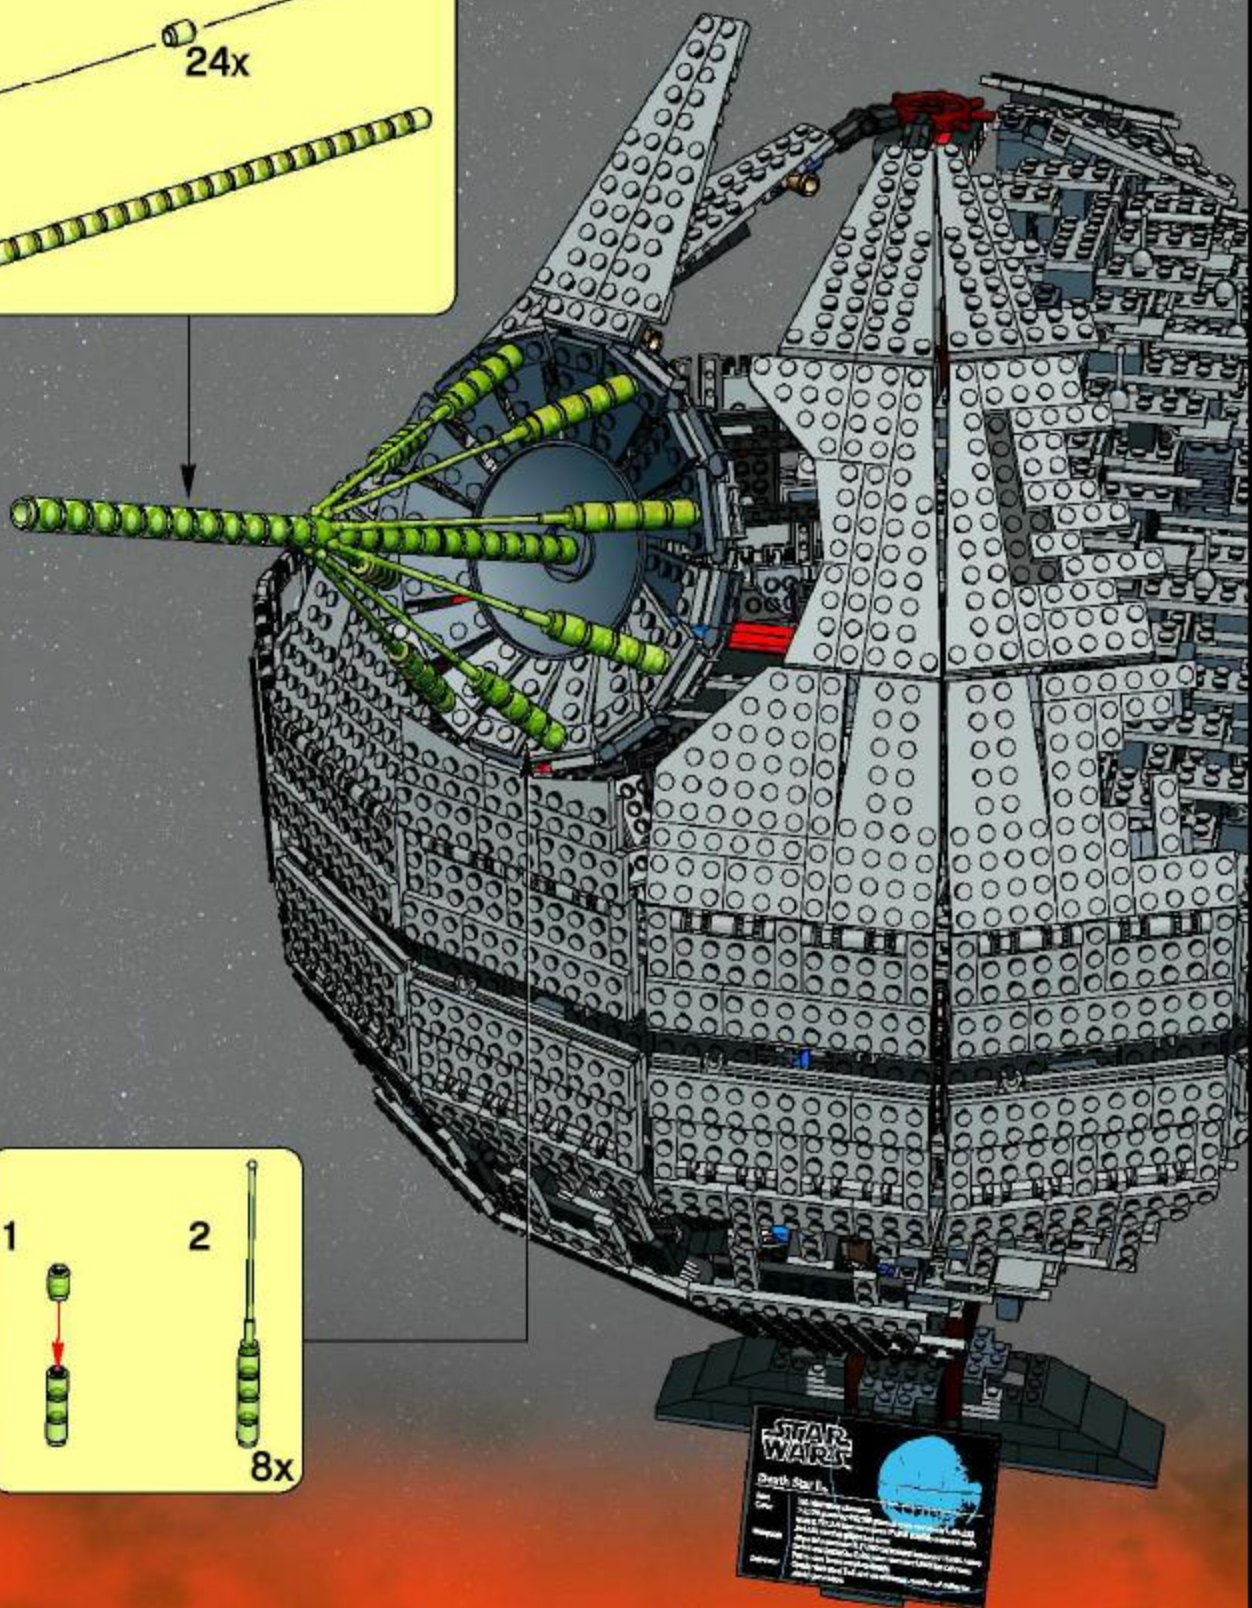

#### Death Star II

1. The Death Star II is a massive space station that orbits the planet of Endor. It is the second and larger version of the Death Star, designed by the Galactic Empire to destroy planets. It is a spherical structure with a diameter of 100 kilometers. The station is built from a variety of materials, including metal, stone, and organic matter. It is powered by a central reactor core that generates energy for the station's various systems. The station is capable of firing a powerful laser beam that can destroy an entire planet. The Death Star II is a key element in the Star Wars franchise, and it is a popular subject for LEGO fans.

10

32

6

7

8

9

10

11