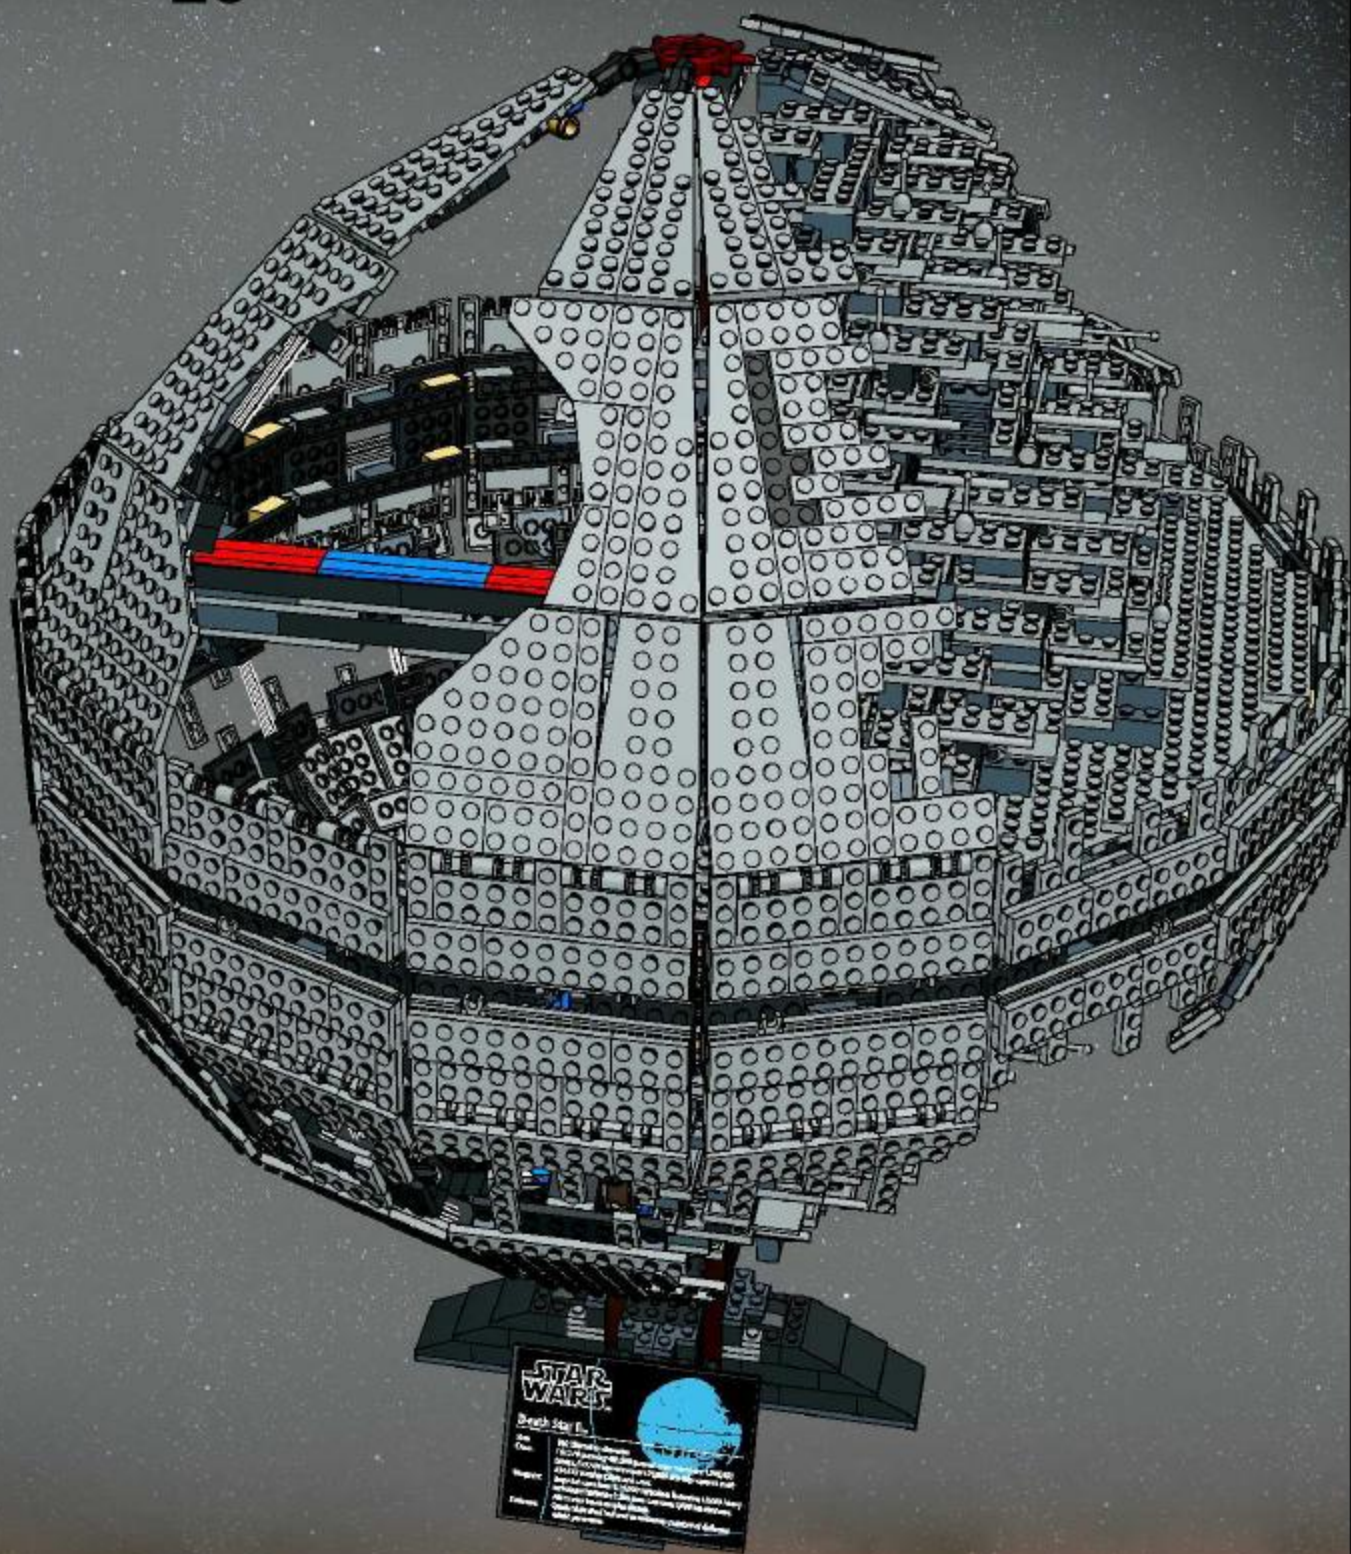

2

3

4

5

6

7

10

11

#### Death Star II

1. The Death Star II is a massive space station that orbits the planet of Endor. It is the second and larger version of the Death Star, designed by the Galactic Empire to destroy planets. It is a spherical structure with a diameter of 100 kilometers. The station is built from a variety of materials, including metal, stone, and organic matter. It is powered by a central reactor core that generates energy for the station's various systems. The station is capable of firing a powerful laser beam that can destroy an entire planet. The Death Star II is a key element in the Star Wars franchise, and it is a popular subject for LEGO fans.