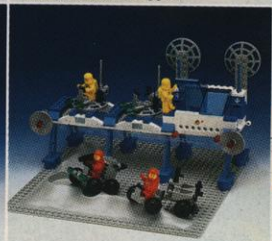

☆ New 1985 Item

6373  
Motorcycle Shop

6804  
Surface Rover

6805  
Astro Dasher

6824  
Space Dart-I

6826  
Crater Crawler

6881  
Lunar Rocket Launcher

6846  
Tri-Star Voyager

6871  
Star Patrol Launcher

6882  
Walking Astro Grappler

6971  
Intergalactic Command Base

6930  
Space Supply Station

Ages 6-12

**LEGOLAND®**

Space System