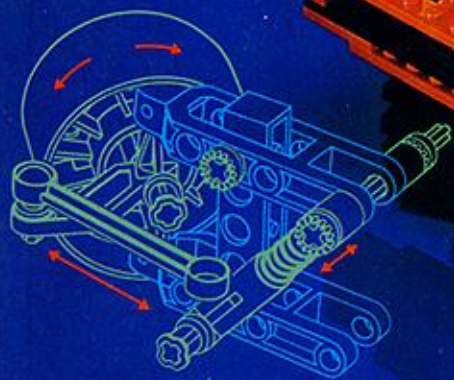

From 7-16 years

LEGO

Technic

**Turn the engine,
engage the gear and
pop-up the headlights.**

Test Car with advanced rear-mounted V-4 engine with working pistons, crankshaft etc. 4-wheel independent suspension, same system as on formula 1 racers. Also notice rack-and-pinion steering like most modern cars.