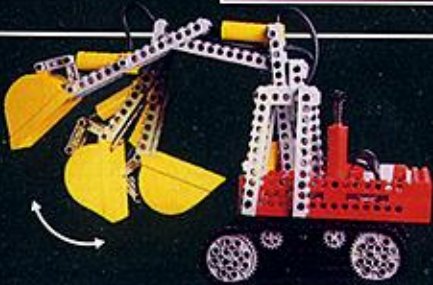

8832
Dirt-track Buggy with steering, tilting steering wheel and rear wheel suspension. Around £6.00

8852
Robot which folds down to form a truck.
Around £22.00

8853
Digger with steering gear. Both scoop and arm can be controlled via 2 separate handles.
Around £23.00

Several of the **TECHNIC** Sets come with a pneumatic system to power vital functions. The system works with miniature airpumps which you press with your finger – and a special valve controls the air flow and thereby the movements of the model.