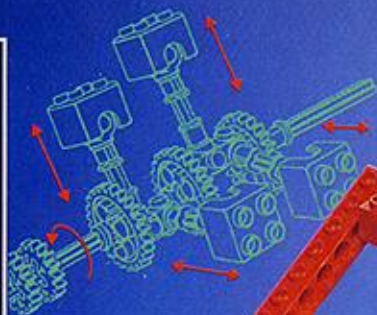

From 7-16 years

LEGO

Technic

**Turn the engine,
engage the gear and
pop-up the headlights.**

Test Car with advanced rear-mounted V-4 engine with working pistons, crankshaft etc. 4-wheel independent suspension, same system as on formula 1 racers. Also notice rack-and-pinion steering like most modern cars.