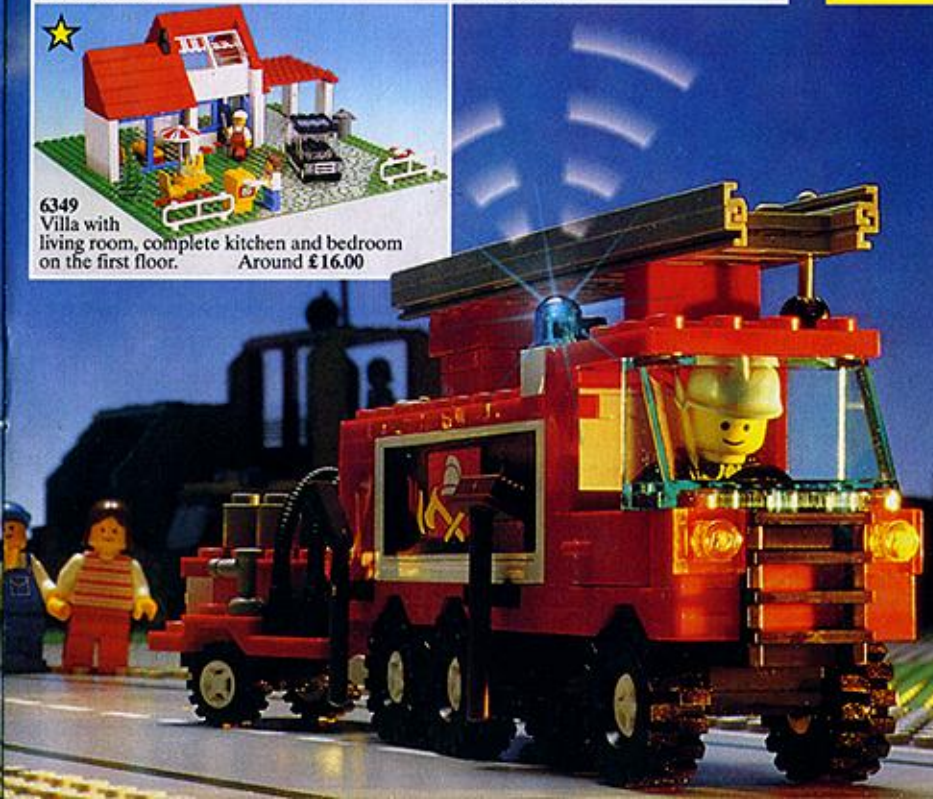

6480
Fire Engine with Light & Sound.
Around £16.00

6450
Police Van with Light & Sound.
Around £13.00

From 5-12 years

LEGO

LEGOLAND®
Space

**"Blacktron Star Base
reports ready for action."**

At the turn of a knob the observation post slides sideways, to dock with the communication tunnel.