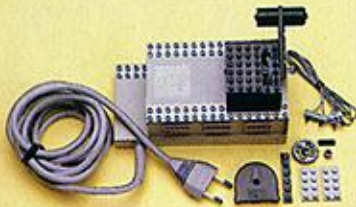

7864
12 Volt transformer/controller. Around £35.00