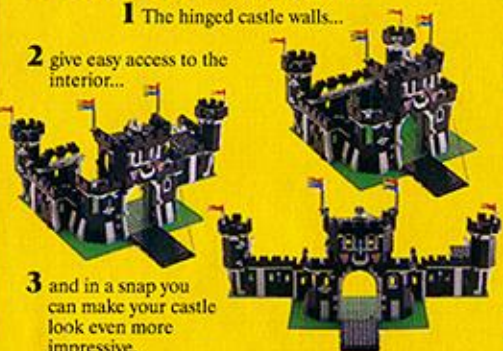

3682
Fire Station.
Bertie Bulldog and his chums keep on the alert.
Around £30.00

3797
Fire Chief Barty Bulldog and his car.
Around £2.50

From 5-12 years

LEGOLAND® Castle

Let the best castle win

1 The hinged castle walls...

2 give easy access to the interior...

3 and in a snap you can make your castle look even more impressive.

6085
The Black
Fortress. The rear half is hinged so the castle can be opened.
Dungeon, drawbridge, portcullis and 12 knights included.
Around £43.00