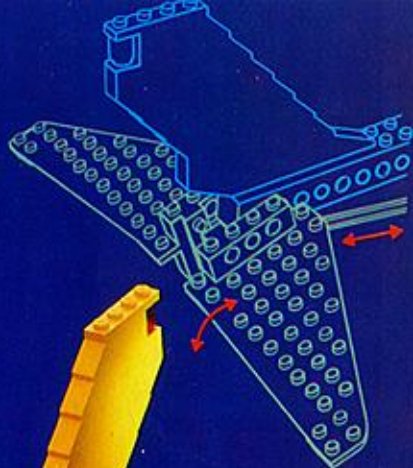

From 7-16 years

LEGO

Technic

Check ailerons and elevator are working.

Rotating engine and 4-wheel landing gear add further realism to this very special sea plane.

The elevator is joy-stick controlled via gears and pinions.

8855

Around £34.00

Sea-plane with joy stick controlled ailerons and elevator, piston engine and turning propeller.

From 7-16 years

LEGO

Technic

**Turn the engine,
engage the gear and
pop-up the headlights.**