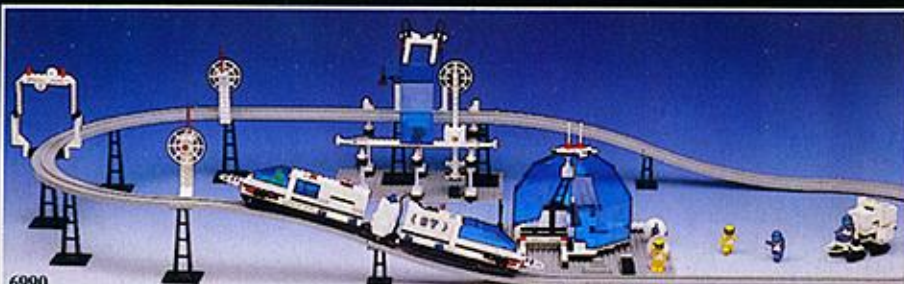

From 5-12 years

LEGOLAND[®] Space

"Space Trak Monorail - calling all units."

The Space Trak is battery-powered by a 9 v motor. (Battery not included.)

By turning a knob on two special rail sections you can make the Space Trak drive forwards or backwards.