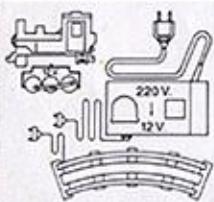

4010
Police Patrol boat with cabin
below and diving equipment.
Around £9.50

From 6-14 years

Trains

Electric, battery powered or push-along. You choose. You can even change your mind!

- 1** Push-along train No. 7715 can be powered by battery motor 810 and battery tender 5075 from the spares service section.