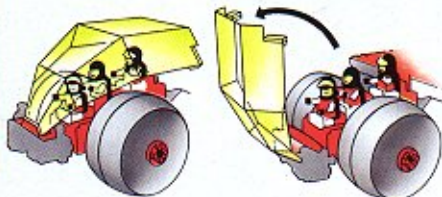

Introducing powerful magnets and fluorescent screens on the new M:TRON models.