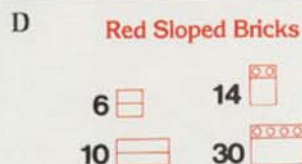

Essential Extras

Ages 3 & Up

When you're building, it's those small things that make the difference. Start a bank of these elements, & have them when you're ready to build.

A. #5148 Wheels. Make more LEGO cars, trucks or planes with these 12 wheel assemblies. **$4.50**

B. #5149 Doors & Windows. Plenty of doors and windows in this 36-piece assortment. **$4.50**

Build a roof, race cars, a ramp – the list is endless.

C. #5151 Steep sloped bricks (45 degrees) 59 pieces. **$4.50**

D. #5152 Low sloped bricks (25 degrees) 60 pieces. **$4.50**

E. Expand your LEGO brick collection with these LEGO bricks in 6 colors. 62 bricks per package. **$4.50 ea. per color**

F. 42 Plates in two colors. Thinner than the regular brick, these plates have many uses. 3 plates connected together equal one brick. **$4.50 ea.**

Extra LEGO Power Parts

G. #5005 Battery Box. **$7.00**

H. #5061 Motor Wires. One 10" and one 29" motor wire. **$4.25**

I. #5007 4.5 Volt Motor with gear housing. **$18.25**

#5146 #5147

G

H

CALL NOW!

(203) 763-4011

8 am – 8 pm Eastern Time

I