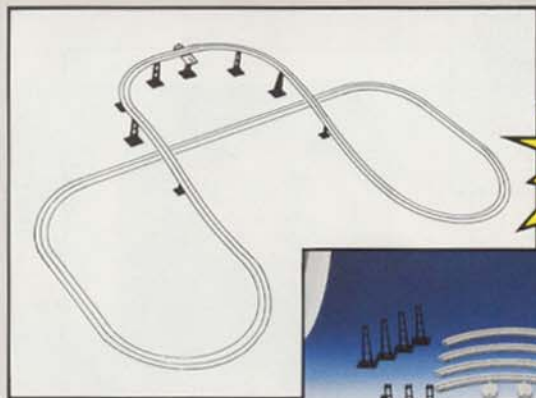

E

F

G

OVER
18 FEET
OF TRACK
6990 + 6921

H

LEGO

SPACE

Ages 6 & Up

E. #6875 Hovercraft. This specially designed sleek LEGO space Hovercraft explores new planets. Command your mini-figure astronaut to hover like a hummingbird close to the planet's surface. With a blink of an eye, the Hovercraft speeds away to more adventures. 88 pieces. $7.75

F. #6894 BLACKTRON® Invader. Command the carrier and transport the BLACKTRON astronaut from the voids of space. The Invader spaceship snaps apart and together in 3 main sections. Ages 7 & up. 156 pieces. $14.25

G. #6990 Futuron Monorail Transport System. Establish a new space exploration outpost with this fantastic 715 piece building set which adds a new theme to LEGO Space. Two sleek monorail transporters zip around ten running feet of track. Landing station and 5 astronauts are included. The ultimate LEGO building set. Requires 9V battery – not included. $155.00

H. #6921 Monorail Accessory Track. Travel to the farthest point of your LEGO universe. Add this set (#6921) to expand your #6990 Monorail transport system to over 18 running feet of track and watch the fun grow. $24.00