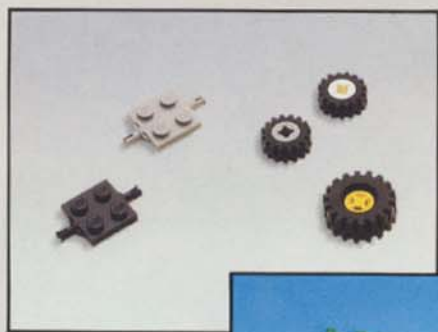

E

F

G

H

LEGO **TOWN**

Ages 6 & Up

Grand Prix Racing

E. #6526 Red Line Racer. More racing fun is yours when you add this dragster to your race collection. Dragster features adjustable spoiler for realistic, racing fun. 41 pieces. **$4.00**

F. #6381 Motor Speedway. Start the two race cars from the announcer's booth, repair them with assorted pit area tools, and capture the results with a photo finish! You're the winner with all of this and five mini-figures. 185 pieces. Ages 7 & up. **$19.25**

G. #5174 Grooved Tires and Hubs. LEGO Town is on a roll! Assortment includes 8 small tires, 4 medium tires and 4 axles. 16 pieces. **$3.25**

H. #6316 Flags and Fences. Unfurl and fly your flags! Put up some fences around that property. This item includes two kinds of flags and fences. 38 pieces. **$4.00**

CALL NOW!

(203) 763-4011

8 am-8 pm Eastern Time