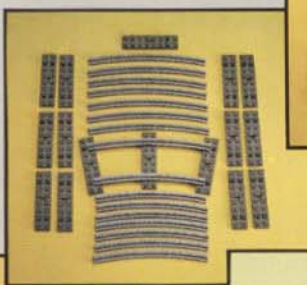

Ages 6 & Up

Expand your Railroad with these Accessories

A. #7817 Crane Wagon Car. Got repair work to do? Here's the way to do it. This new crane railroad car can lift heavy cargo on and off the train. Stabilizer base keeps the rail car steady while you work. Please note: your battery train is designed to only pull 3 cars. If you wish to run this crane wagon you must remove another rail car. 146 pieces. **$24.25**

B. #7850 Straight Rails. Over 40 inches of track. Makes 8 straight track sections, each 5 inches long. **$9.25**

C. #7851 Curved Rails. Enough track sections for a 27" half circle. 8 curved track sections, each 5 inches long. **$9.25**

D. #7852 Switching Tracks. Two switching tracks allow you to add new routes to your LEGO Train System. Each switching track is 10" long. Arrives pre-assembled for quick changes to your railway. **$11.00**

E. #7857 Crossing Track. Now make that figure 8 with this new crossing track. 5 pieces. **$8.75**

F. #7859 Deluxe Train Track Kit. Convert your basic oval track into a 5 feet x 3½ feet double loop oval track. This deluxe kit includes the following items: 2 x #7850, 2 x #7851 and 2 x #7852. Regularly priced at $59.00. Now only **$49.50**

A

B

C

D

E

Here's One Way To Build Your Railroad!

#7813

#7817

#7823

#7824

#7835

#7722

F