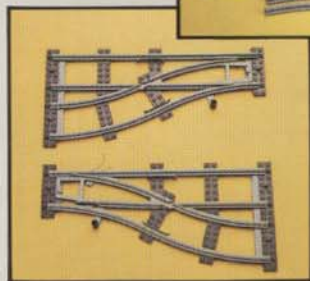

Ages 6 & Up

Expand your Railroad with these Accessories

A. #7817 Crane Wagon Car. Got repair work to do? Here's the way to do it. This new crane railroad car can lift heavy cargo on and off the train. Stabilizer base keeps the rail car steady while you work. Please note: your battery train is designed to only pull 3 cars. If you wish to run this crane wagon you must remove another rail car. 146 pieces. **$24.25**

B. #7850 Straight Rails. Over 40 inches of track. Makes 8 straight track sections, each 5 inches long. **$9.25**

C. #7851 Curved Rails. Enough track sections for a 27" half circle. 8 curved track sections, each 5 inches long. **$9.25**

D. #7852 Switching Tracks. Two switching tracks allow you to add new routes to your LEGO Train System. Each switching track is 10" long. Arrives pre-assembled for quick changes to your railway. **$11.00**

E. #7857 Crossing Track. Now make that figure 8 with this new crossing track. 5 pieces. **$8.75**

F. #7859 Deluxe Train Track Kit. Convert your basic oval track into a 5 feet x 3½ feet double loop oval track. This deluxe kit includes the following items: 2 x #7850, 2 x #7851 and 2 x #7852. Regularly priced at $59.00. Now only **$49.50**

A

B

C

D

E

Here's One Way To Build Your Railroad!

#7813

#7817

#7823

#7824

#7835

#7722

F