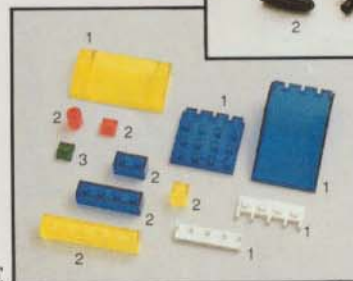

Ages 6 & Up

Great Accessories For Your Space Collection

A. #6703 Space Mini-Figures.

A crew of 6 Space Explorers sets out to discover new planets. Each figure has a protective helmet, sun visor, space tool, and specially designed uniform. **$6.00**

B. #5172 Rocket Stages.

Round bricks, rocket noses and tails give your space capsule the boost it needs. 30 pieces. **$3.25**

C. #5175 Space Elements.

A 26-piece assortment of space elements from A to Z. A must for any LEGO astronaut. **$3.25**

D. #5173 Space Jets and Wings.

You'll find the most popular space elements in this special assortment, which includes sloping frames, space wings and space jet motors. 19 pieces. **$3.25**

E. #5176 Transparent Bricks.

Transparent bricks give added realism to your LEGO space vehicles. This 19-piece assortment contains a windshield, a hinged roof access panel and all the extra brick elements shown. **$3.25**

F. #305 Crater Plates.

Simulate a lunar landscape in a far-off galaxy. The crater plates will create just the right surface. Two 10" x 10" plates. **$6.50**

G. #454 Landing Plates.

Two 10" x 10" plates — a landing strip and a space t-plate come with this package. **$6.00**

A

B

C

D

E

F

G