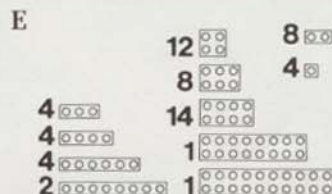

Essential Extras

Ages 3 & Up

When you're building, it's those small things that make the difference. Start a bank of these elements, & have them when you're ready to build.

A. #5148 Wheels. Make more LEGO cars, trucks or planes with these 12 wheel assemblies. **$4.50**

B. #5149 Doors & Windows. Plenty of doors and windows in this 36-piece assortment. **$4.50**

Build a roof, race cars, a ramp – the list is endless.

C. #5151 Steep sloped bricks (45 degrees) 59 pieces. **$4.50**

D. #5152 Low sloped bricks (25 degrees) 60 pieces. **$4.50**

E. Expand your LEGO brick collection with these LEGO bricks in 6 colors. 62 bricks per package. **$4.50 ea. per color**

F. 42 Plates in two colors. Thinner than the regular brick, these plates have many uses. 3 plates connected together equal one brick. **$4.50 ea.**

Extra LEGO Power Parts

G. #5005 Battery Box. **$7.00**

H. #5061 Motor Wires. One 10" and one 29" motor wire. **$4.25**

I. #5007 4.5 Volt Motor with gear housing. **$18.25**

#5146 #5147