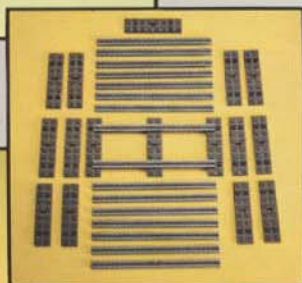

Ages 6 & Up

Expand your Railroad with these Accessories

A. #7817 Crane Wagon Car. Got repair work to do? Here's the way to do it. This new crane railroad car can lift heavy cargo on and off the train. Stabilizer base keeps the rail car steady while you work. Please note: your battery train is designed to only pull 3 cars. If you wish to run this crane wagon you must remove another rail car. 146 pieces. **$24.25**

B. #7850 Straight Rails. Over 40 inches of track. Makes 8 straight track sections, each 5 inches long. **$9.25**

C. #7851 Curved Rails. Enough track sections for a 27" half circle. 8 curved track sections, each 5 inches long. **$9.25**

D. #7852 Switching Tracks. Two switching tracks allow you to add new routes to your LEGO Train System. Each switching track is 10" long. Arrives pre-assembled for quick changes to your railway. **$11.00**

E. #7857 Crossing Track. Now make that figure 8 with this new crossing track. 5 pieces. **$8.75**

F. #7859 Deluxe Train Track Kit. Convert your basic oval track into a 5 feet x 3½ feet double loop oval track. This deluxe kit includes the following items: 2 x #7850, 2 x #7851 and 2 x #7852. Regularly priced at $59.00. Now only **$49.50**

A

B

C

D

E

Here's One Way To Build Your Railroad!

#7813

#7817

#7823

#7824

#7835

#7722

F