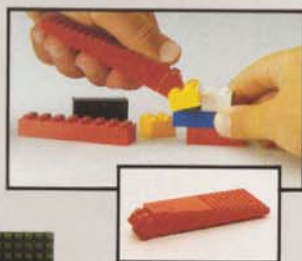

A

B

C

D

E

F

G

I

H

Essential Extras

Ages 3 & Up

A. #783 Storage Case. Take your LEGO bricks everywhere in this portable storage case. Measures 15" x 12" x 4". (Bricks sold separately). **$13.75**

B. #789 Storage Cloth. Durable denim opens to a 3 foot play area. Pull the string and it's fast clean up. **$12.00**

C. #816 Lighting Bricks. Light up your LEGO house, trains, cars, and more! Requires a #5005* Battery Box. A bright idea! Ages 6 & up. 17 pieces. **$9.00**

D. #760 Storage Cabinet. Four plastic trays with compartments make finding the right brick easy. Extra big size (18" x 11" x 12"). Sturdy construction. Bricks sold separately. Ages 5 & up. **$54.00**

E. #810 Universal Motor. Wheels turn and propellers spin when you use this Universal Motor. Requires 3 "C" batteries (not included). Ages 6 & up. 29 pieces. **$32.00**

Start your Building Ideas with these Plates!

F. #815 Large Gray Baseplate. Extra large 15" x 15". **$8.50**

G. #813 Green Baseplate. Large 10" green baseplate. **$4.50**

H. #814 Three Small Baseplates. 2½" x 5". **$4.75**

I. #5008 Brick Separator. A great tool makes it a snap to pull small plates apart. **$1.00**