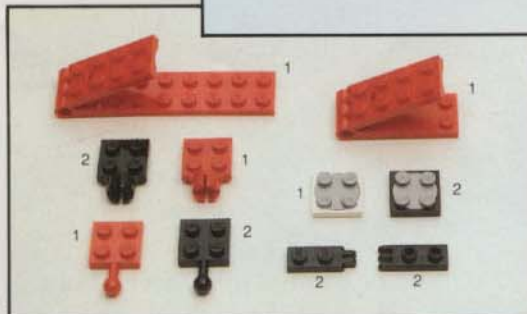

LEGO

TOWN

Ages 6 & Up

Great Models – plus Accessories

A. #6309 Town Figures.

Populate LEGO Town with these six mini-figures. This assortment includes a policeman, fireman, doctor and even a motorcycle. 30 pieces. **$6.00**

Road Plates are the perfect way to grow, combine and connect your TOWN sets. All Road Plates have a bicycle/jogging path. Two plates per package. **$6.00 ea.**

B. #6310 T Road Plates.

C. #6311 Curved Road Plates.

D. #6312 Straight Road Plates.

E. #6313 Cross Road Plates.

F. #5183 Hinges & Tilt

Bearings. Now add moving parts to your models. Make doors open, windshields tilt up, trucks empty or anything else you can think of. 30 pieces. **$2.50**

G. #6317 Trees and Flowers.

Landscape your LEGOLAND Town just like your home with this new assortment of trees and flowers. 24 pieces. **$4.00**

H. #5182 Hinges and

Couplings. You'll make those necessary LEGO connections with these special elements. Extra hinges enable you to add moving walls and doors. Couplings will link your separate creations. Also, for use in LEGO Castle or Space, as well as other sets. 15 pieces. **$2.50**

A

B

C

D

E

F

G

H