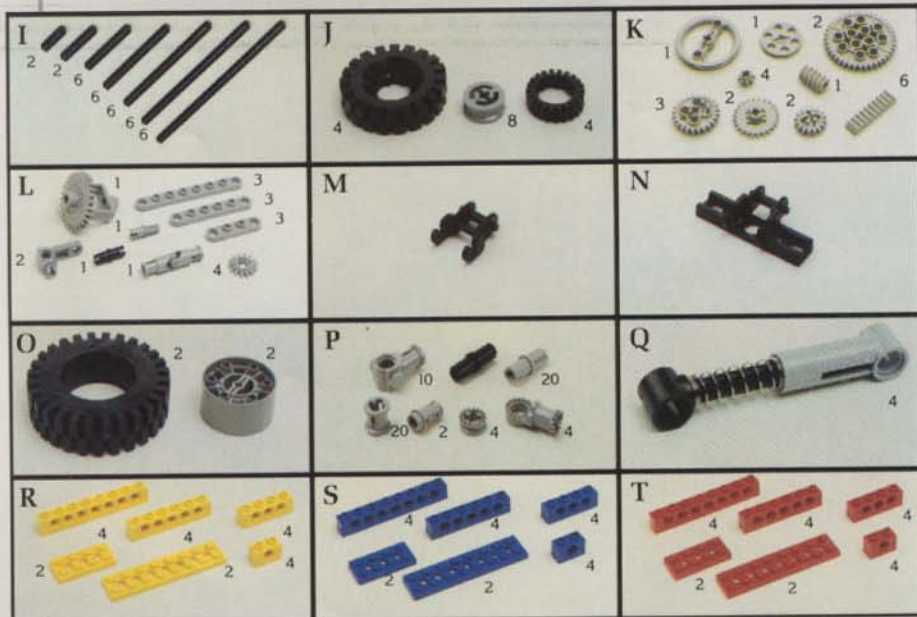

... and Realistic Technical Accessories

A

B

Ages 7 & Up

Major Magnificent Models Plus

A. #5580 Big Rig Truck. A truck ready for the long haul with easy steering. Features moveable wind deflector, lift-hood for motor repair, working doors and roof access to sleep compartment. Over 12" long. Convert your big rig truck into a 4-wheel drive vehicle with work trailer. Ages 10 & Up. 637 pieces. **\$54.50**