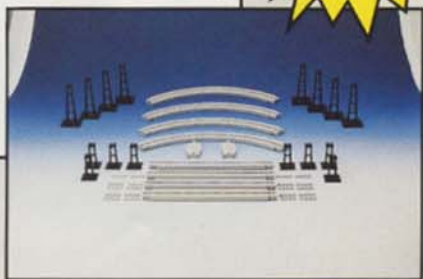

OVER
18 FEET
OF TRACK
6990 + 6921