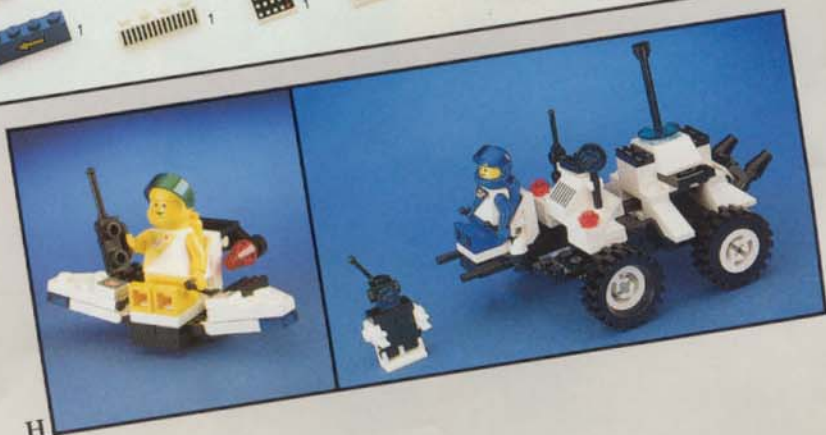

LEGO

PIRATES

Ages 6 & Up

Sail into High Seas Adventure!

E. NEW #6235 Buried Treasure. No Pirate adventure is complete without buried treasure. Set includes treasure chest, "golden" coins, a pirate mate with his monkey friend. Ahoy mates. 20 pieces. **$3.00**

*E

LEGO

SPACE

Ages 6 & Up

SPACE POLICE™ Takes Control

F. #6831 Message Decoder. A message has been found but can't be read. Quick! Call in the specialized Message Decoder. The SPACE POLICE™ vehicle is manned by a specially trained mini-figure to handle these emergencies. 32 pieces. **$4.00**

G. #5177 Town and Space Equipment. This collection will supply you with a vast array of tools and other items for the rigors of space travel. Also, excellent for LEGO Town. 35 pieces. **$3.25**

H. NEW #1616 Space Combi-Pack. Intraplanetary adventure awaits you! With your explorational Lunar MPV vehicle and Astro Dart spacecraft. Be prepared to discover new frontiers in space. Complete with two astronauts and robot. Ages 7 & Up. 120 pieces. **$10.00**

*F

G

H