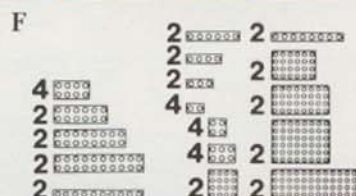

Essential Extras

Ages 3 & Up

When you're building, it's those small things that make the difference. Start a bank of these elements, & have them when you're ready to build.

A. #5148 Wheels. Make more LEGO cars, trucks or planes with these 12 wheel assemblies. **$4.50**

B. #5149 Doors & Windows. Plenty of doors and windows in this 36-piece assortment. **$4.50**

Build a roof, race cars, a ramp – the list is endless.

C. #5151 Steep sloped bricks (45 degrees) 59 pieces. **$4.50**

D. #5152 Low sloped bricks (25 degrees) 60 pieces. **$4.50**

E. Expand your LEGO brick collection with these LEGO bricks in 6 colors. 62 bricks per package. **$4.50 ea. per color**

F. 42 Plates in two colors. Thinner than the regular brick, these plates have many uses. 3 plates connected together equal one brick. **$4.50 ea.**

Extra LEGO Power Parts

G. #5005 Battery Box. **$7.00**

H. #5061 Motor Wires. One 10" and one 29" motor wire. **$4.25**

I. #5007 4.5 Volt Motor with gear housing. **$18.25**

#5146 #5147