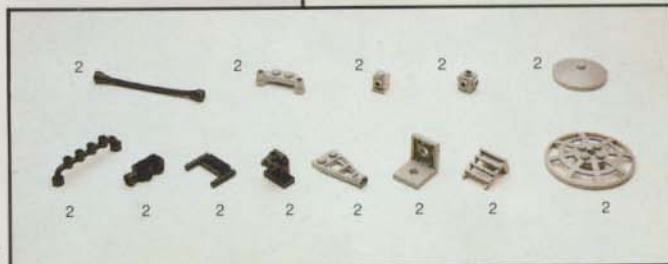

Ages 6 & Up

Great Accessories For Your Space Collection

A. #6703 Space Mini-Figures.

A crew of 6 Space Explorers sets out to discover new planets. Each figure has a protective helmet, sun visor, space tool, and specially designed uniform. **$6.00**

B. #5172 Rocket Stages.

Round bricks, rocket noses and tails give your space capsule the boost it needs. 30 pieces. **$3.25**

C. #5175 Space Elements.

A 26-piece assortment of space elements from A to Z. A must for any LEGO astronaut. **$3.25**

D. #5173 Space Jets and Wings.

You'll find the most popular space elements in this special assortment, which includes sloping frames, space wings and space jet motors. 19 pieces. **$3.25**

E. #5176 Transparent Bricks.

Transparent bricks give added realism to your LEGO space vehicles. This 19-piece assortment contains a windshield, a hinged roof access panel and all the extra brick elements shown. **$3.25**

F. #305 Crater Plates.

Simulate a lunar landscape in a far-off galaxy. The crater plates will create just the right surface. Two 10" x 10" plates. **$6.50**

G. #454 Landing Plates.

Two 10" x 10" plates — a landing strip and a space t-plate come with this package. **$6.00**

A

B

C

D

E

F

G