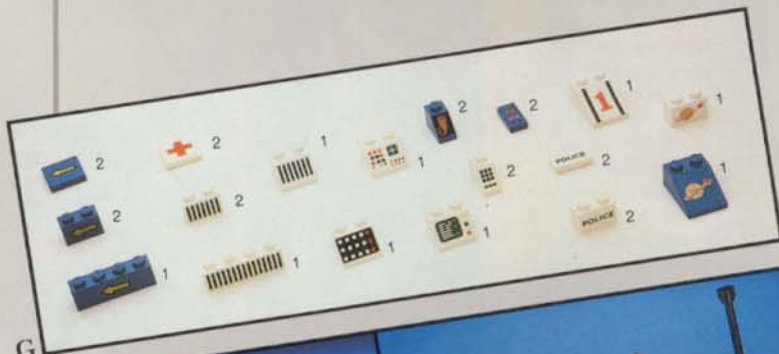

LEGO

PIRATES

Ages 6 & Up

Sail into High Seas Adventure!

E. NEW #6235 Buried Treasure. No Pirate adventure is complete without buried treasure. Set includes treasure chest, "golden" coins, a pirate mate with his monkey friend. Ahoy mates. 20 pieces. **$3.00**

*E

LEGO

SPACE

Ages 6 & Up

SPACE POLICE™ Takes Control

F. #6831 Message Decoder. A message has been found but can't be read. Quick! Call in the specialized Message Decoder. The SPACE POLICE™ vehicle is manned by a specially trained mini-figure to handle these emergencies. 32 pieces. **$4.00**

G. #5177 Town and Space Equipment. This collection will supply you with a vast array of tools and other items for the rigors of space travel. Also, excellent for LEGO Town. 35 pieces. **$3.25**

H. NEW #1616 Space Combi-Pack. Intraplanetary adventure awaits you! With your explorational Lunar MPV vehicle and Astro Dart spacecraft. Be prepared to discover new frontiers in space. Complete with two astronauts and robot. Ages 7 & Up. 120 pieces. **$10.00**

*F

G

H