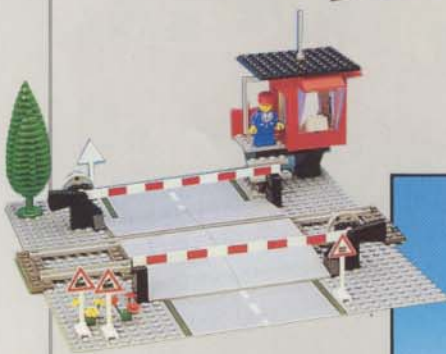

TRAINS

Ages 6 & Up

"All Aboard" for Train Loads of LEGO Fun

Engineer your own fun and adventure with LEGO Trains. Our train system is more than just a train and some tracks. It has the scope and detail of an entire railroad.

A. #7722 4.5 V Battery Train.

A sleek, swift LEGO engine powers your LEGO Railroad. This complete set includes 3 rail cars, a forklift truck, and loading platform. Plus enough track to make a large 37" x 27" oval layout. The building instructions show you how to build two different train models. Requires 3 "C" size batteries (not included). 476 pieces. **$80.00**

B. #7835 Manual Level

Crossing. Train's coming! You'll have to stop your LEGO car at the crossing while the train passes. Includes a baseplate, two movable crossing gates and LEGO landscaping to make your train crossing identical with the ones in your town. 128 pieces. **$21.00**

C. #7823 Container Crane.

You feel like a railworker. Move the crane in any direction and transfer cargo from a truck or boat onto your train. Many extras — a truck, two shipping containers, a railcar and two mini-figures — will keep you busy for hours. A perfect accessory to the LEGO Cargo Carrier (#4030) on page 29. 473 pieces. Ages 8 & up. **$45.00**

A

B

C