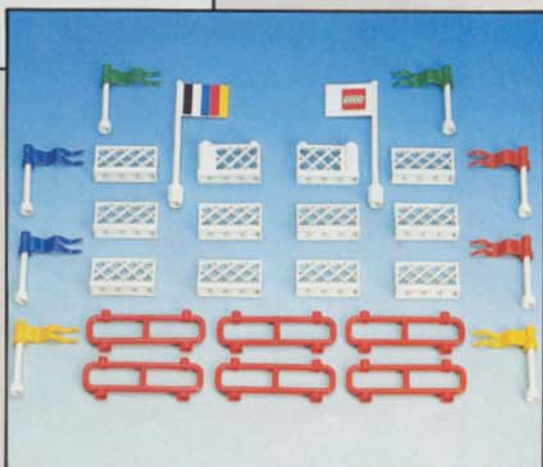

H

LEGO **TOWN**

Ages 6 & Up

Grand Prix Racing

E. #6526 Red Line Racer. More racing fun is yours when you add this dragster to your race collection. Dragster features adjustable spoiler for realistic, racing fun. 41 pieces. **$4.00**

F. #6381 Motor Speedway. Start the two race cars from the announcer's booth, repair them with assorted pit area tools, and capture the results with a photo finish! You're the winner with all of this and five mini-figures. 185 pieces. Ages 7 & up. **$19.25**

G. #5174 Grooved Tires and Hubs. LEGO Town is on a roll! Assortment includes 8 small tires, 4 medium tires and 4 axles. 16 pieces. **$3.25**

H. #6316 Flags and Fences. Unfurl and fly your flags! Put up some fences around that property. This item includes two kinds of flags and fences. 38 pieces. **$4.00**

CALL NOW!

(203) 763-4011

8 am-8 pm Eastern Time