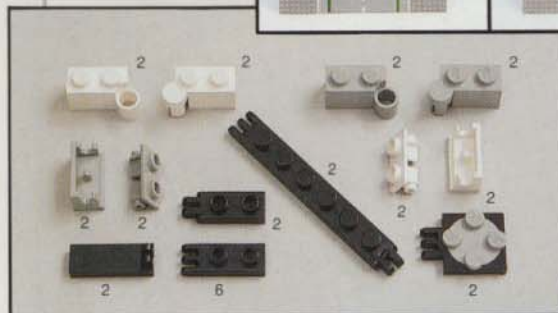

H. #5182 Hinges and

Couplings. You'll make those necessary LEGO connections with these special elements. Extra hinges enable you to add moving walls and doors. Couplings will link your separate creations. Also, for use in LEGO Castle or Space, as well as other sets. 15 pieces. **$2.50**

A

B

C

D

E