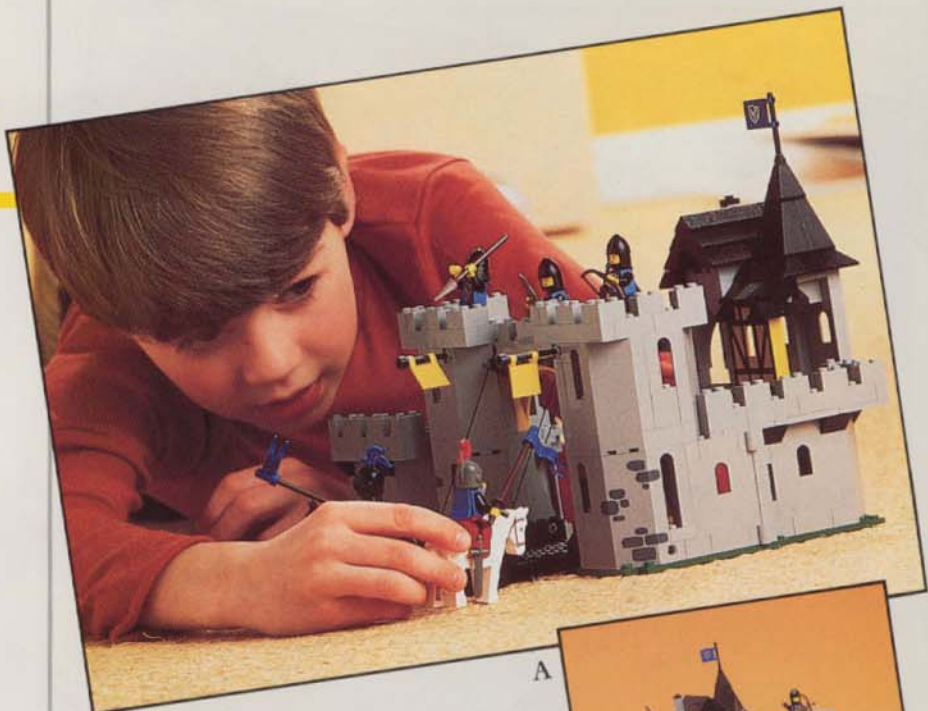

Castle

Ages 6 & Up

Build Your Own Kingdom

A. NEW #6074 Black Falcon's Fortress. The Black Falcon coat of arms are flying high in this fortress! Place your four knights in the tudor-like turret and twin lookout post high above the ground. Two scouts on horse-back complete the set. Ages 8 & up. 435 pieces. **$35.00**

B. NEW #6016 Knight's Arsenal. Travel to the King's castle in this horse drawn cart with wooden-like wheels. The only way to travel in medieval times. 36 pieces. **$4.00**

C. #6103 Castle Mini-Figures. Explore the forest and a castle . . . Six medieval people of old are in this collection of Castle mini-figures. Now add forest people and knights and a farmer to your castle village. Many special medieval tools like shields, swords, bow and arrows, are included. A must for every LEGO Castle King like you. 32 pieces. **$6.00**

D. NEW #6060 Knight's Challenge. There's plenty of excitement at this festival. Prepare your knights for the sport of challenge. Who will win the Queen of LEGOLAND's favor and coveted prize for the best knight. Comes complete with 8 mini-figures. Ages 7-12. 160 pieces. **$21.00**

A