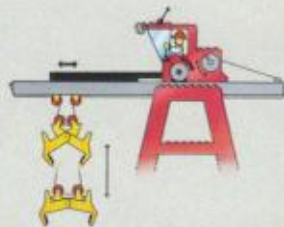

Item 6542 features a realistic looking and moving crane.