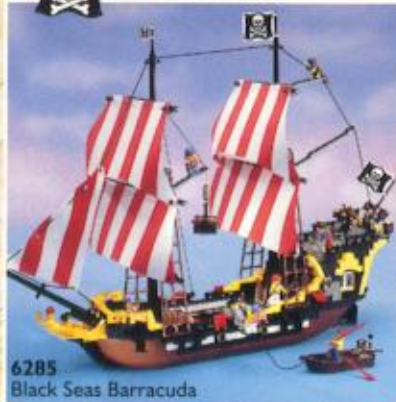

6103
Castle Mini Figures

6081
King's Mountain Fortress

6018
Battle Dragon

PIRATES

Ages 6-12

Ahoy Mates...

Collect from the Pirates and Imperial Guard themes and create your own high seas adventures.

Pirates

This group of swash-bucklers, constantly searches for royal gold. Their relentless pursuit of treasure has made them a feared force at sea.

Pirates

6285
Black Seas Barracuda

6273
Rock Island Refuge

Imperial Guards