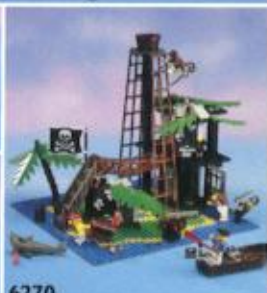

This group of swash-bucklers, constantly searches for royal gold. Their relentless pursuit of treasure has made them a feared force at sea.

Pirates

6285
Black Seas Barracuda

6273
Rock Island Refuge

Imperial Guards

This group of explorers, has the task of charting new territory and protecting the royal treasure from invading Pirates.

6234
Renegade's Raft

6235
Buried Treasure

6258
Smuggler's Shanty

6270
Forbidden Island