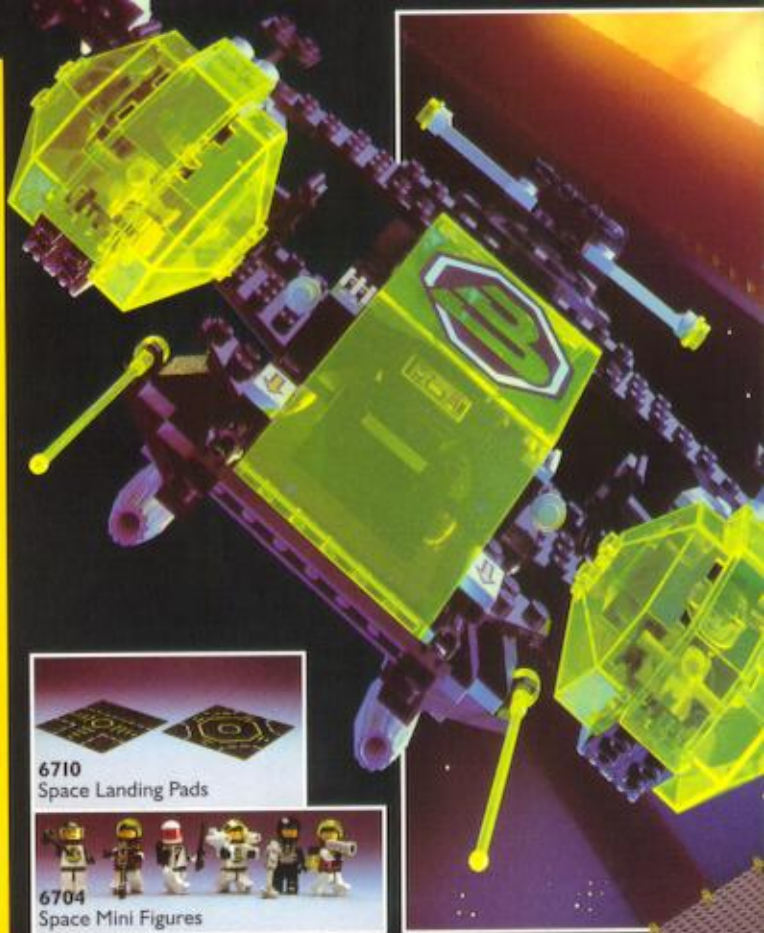

6710
Space Landing Pads

6704
Space Mini Figures