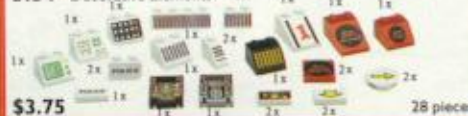

5184 Castle Elements

\$3.25

30 pieces

5150 Pirate Elements

\$3.25

35 pieces

5154 Decorative Elements

\$3.75