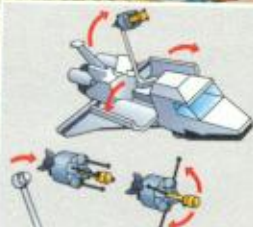

6347
Accessory Track

RSQ 911

6389
Fire Control Center

6593
Blaze Battler

6354
Pursuit Squad

6511
Rescue Runabout

6531
Flame Chaser

Item 6346 features a movable arm to retrieve space satellites.