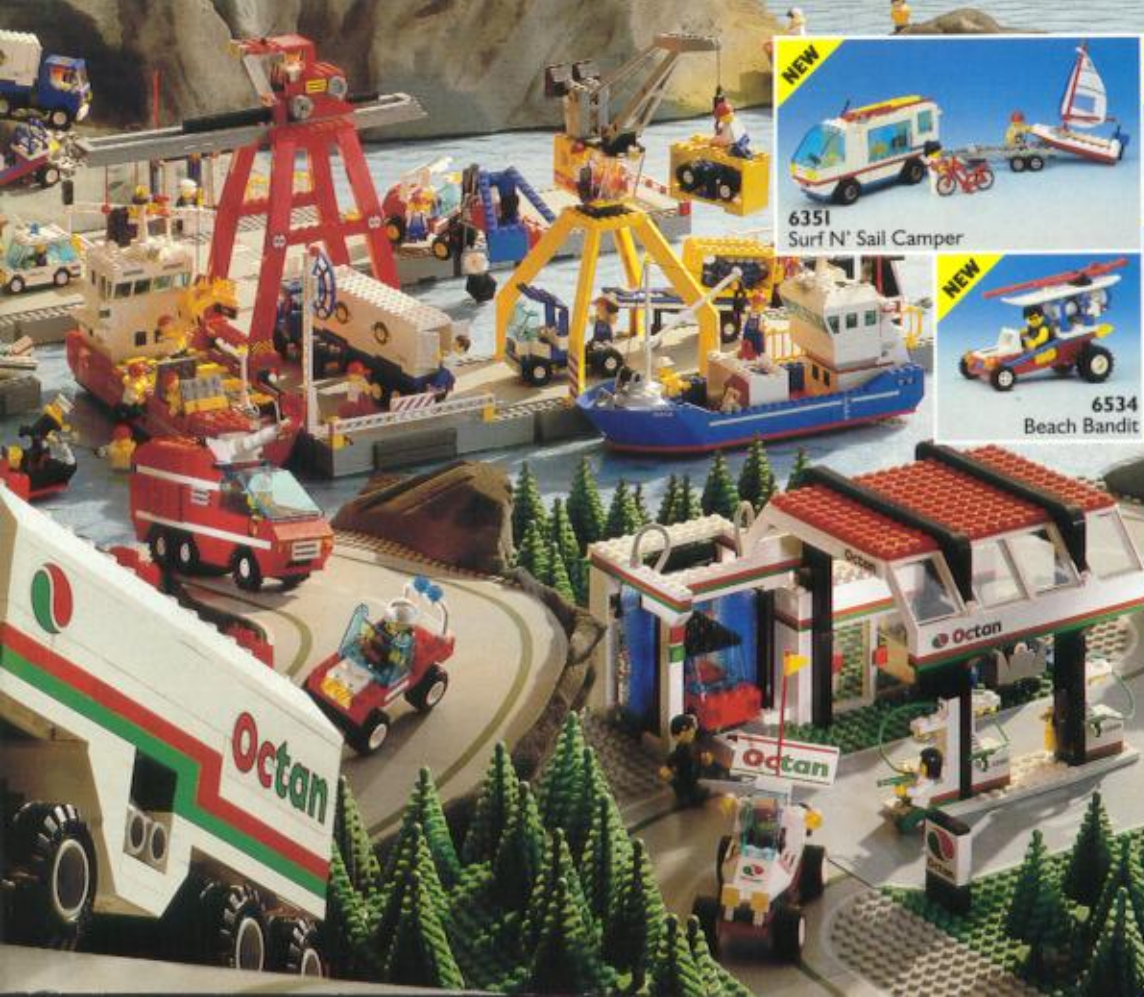

6542
Launch & Load Seaport

Item 6542 features a realistic looking and moving crane.

6541
Intercoastal Seaport

6540
Pier Police

6679
Dark Shark

6353
Coastal Cutter

NEW

6351
Surf N' Sail Camper