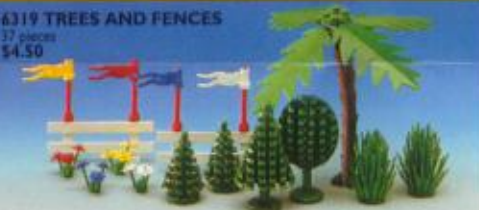

819 BLUE BASE PLATE 10" X 10" $5.00

813 GREEN BASE PLATE 10" X 10" $5.00