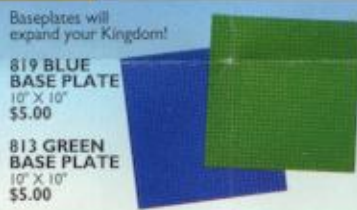

Baseplates will expand your Kingdom!

819 BLUE BASE PLATE 10" X 10" $5.00

813 GREEN BASE PLATE 10" X 10" $5.00

2 EASY WAYS TO ORDER TODAY!

By Telephone: Call (203) 763-4011 Monday thru Friday between 8:00 AM and 8:00 PM. Only VISA or MasterCard accepted. Sorry, we cannot accept collect calls.

By Mail: Send completed order form to: LEGO Shop at Home Service, P. O. Box 1310, Enfield, CT 06083. Make check or money order payable to LEGO Shop at Home Service (SAHS). Offer good only in the USA. Prices shown are effective through March 31, 1994. Please allow 3-4 weeks for delivery.

Please Print

Name _____ ☐ Boy ☐ Girl

Address _____ Apt. # _____

City _____ State _____ Zip Code _____

Telephone (____) _____ I was born on _____

Mo. Day Yr.

Item Number	Quantity	Price per Item	Total Price

CALL TODAY!
(203) 763-4011

Monday thru Friday
8:00 AM to 8:00 PM (ET)

CT & Mass Shipments Please add Sales Tax	
No Extra Charge for Postage and Handling	$0.00
TOTAL	

Method of Payment:

☐ Check ☐ Money Order. Please do not send cash.

CA93