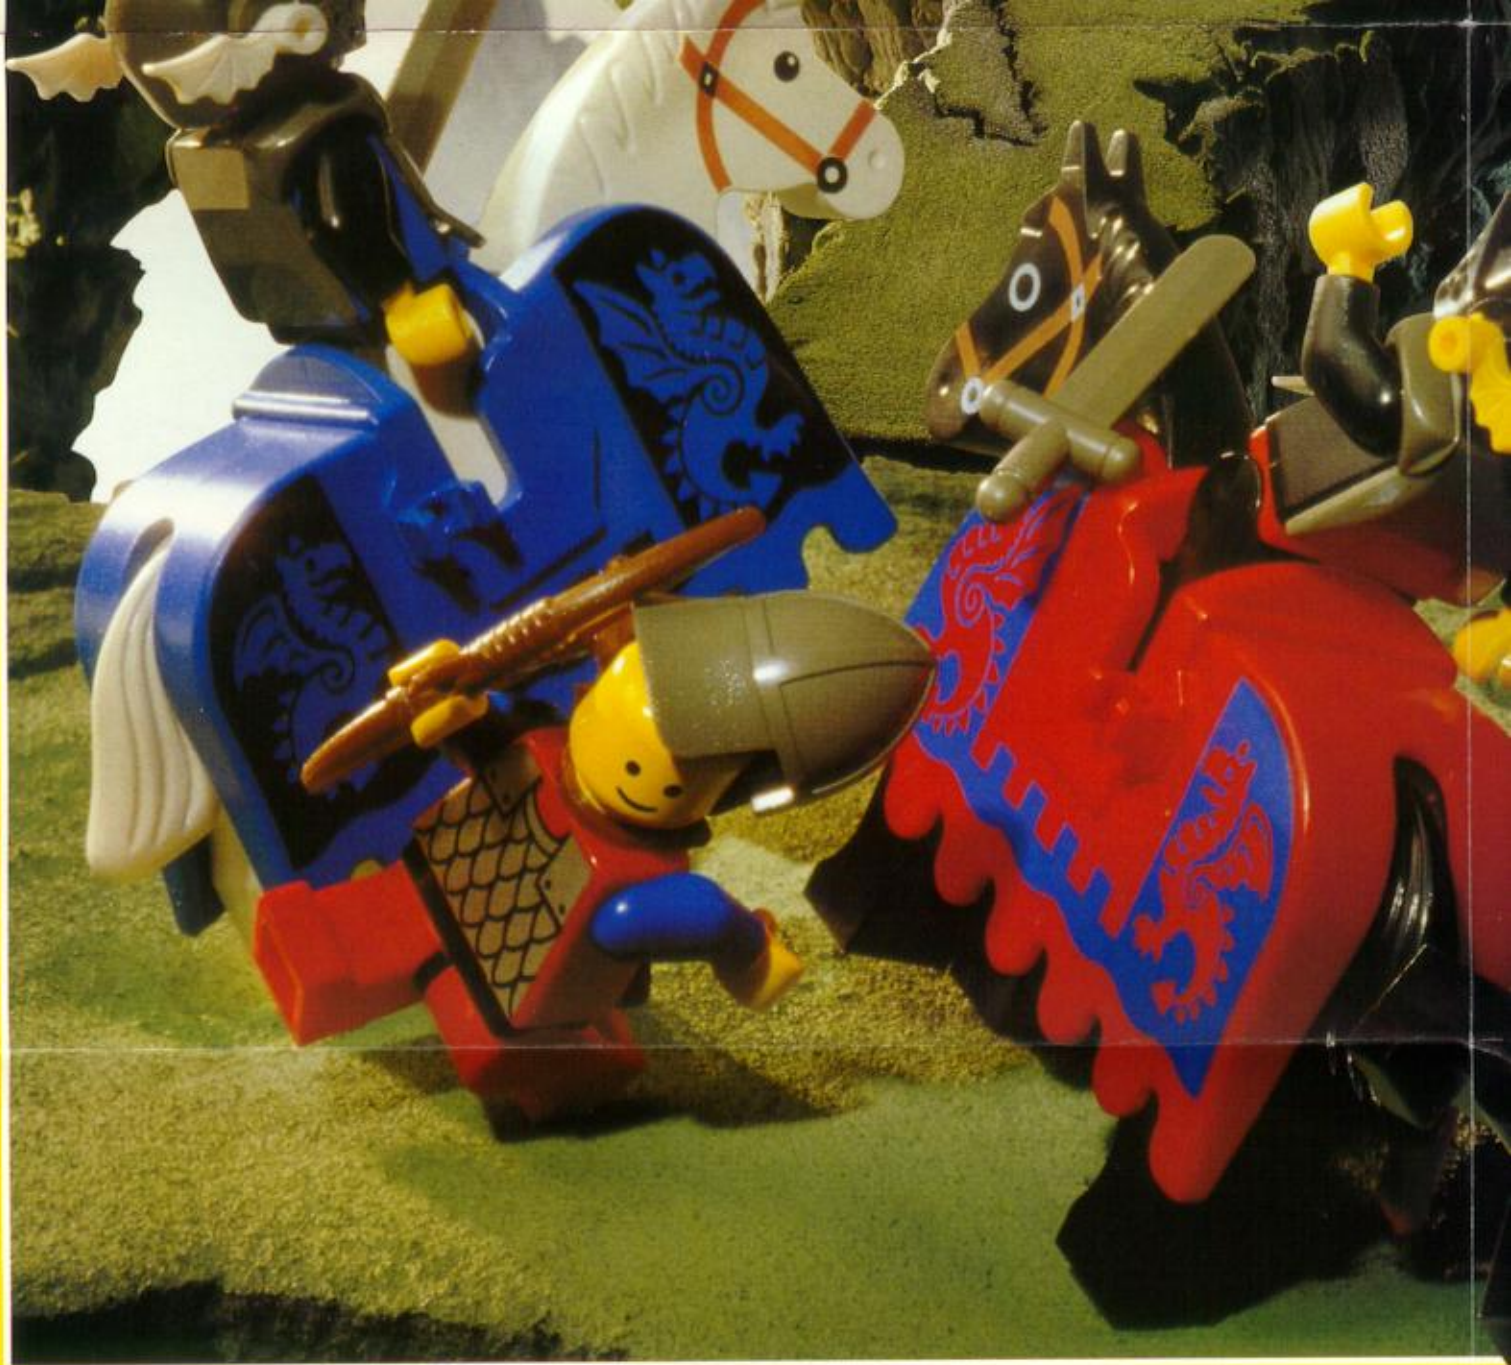

Castle

Dragon Masters

Ages 5-12

Hear Ye, Hear Ye...

The Dragon Masters have arrived! Led by Majisto the Wizard and his glow in the dark wand, they control the fierce flying dragons. Can the powerful Black Knights and the cunning Wolfpack stop their reign? Only you decide the outcome of this medieval adventure.