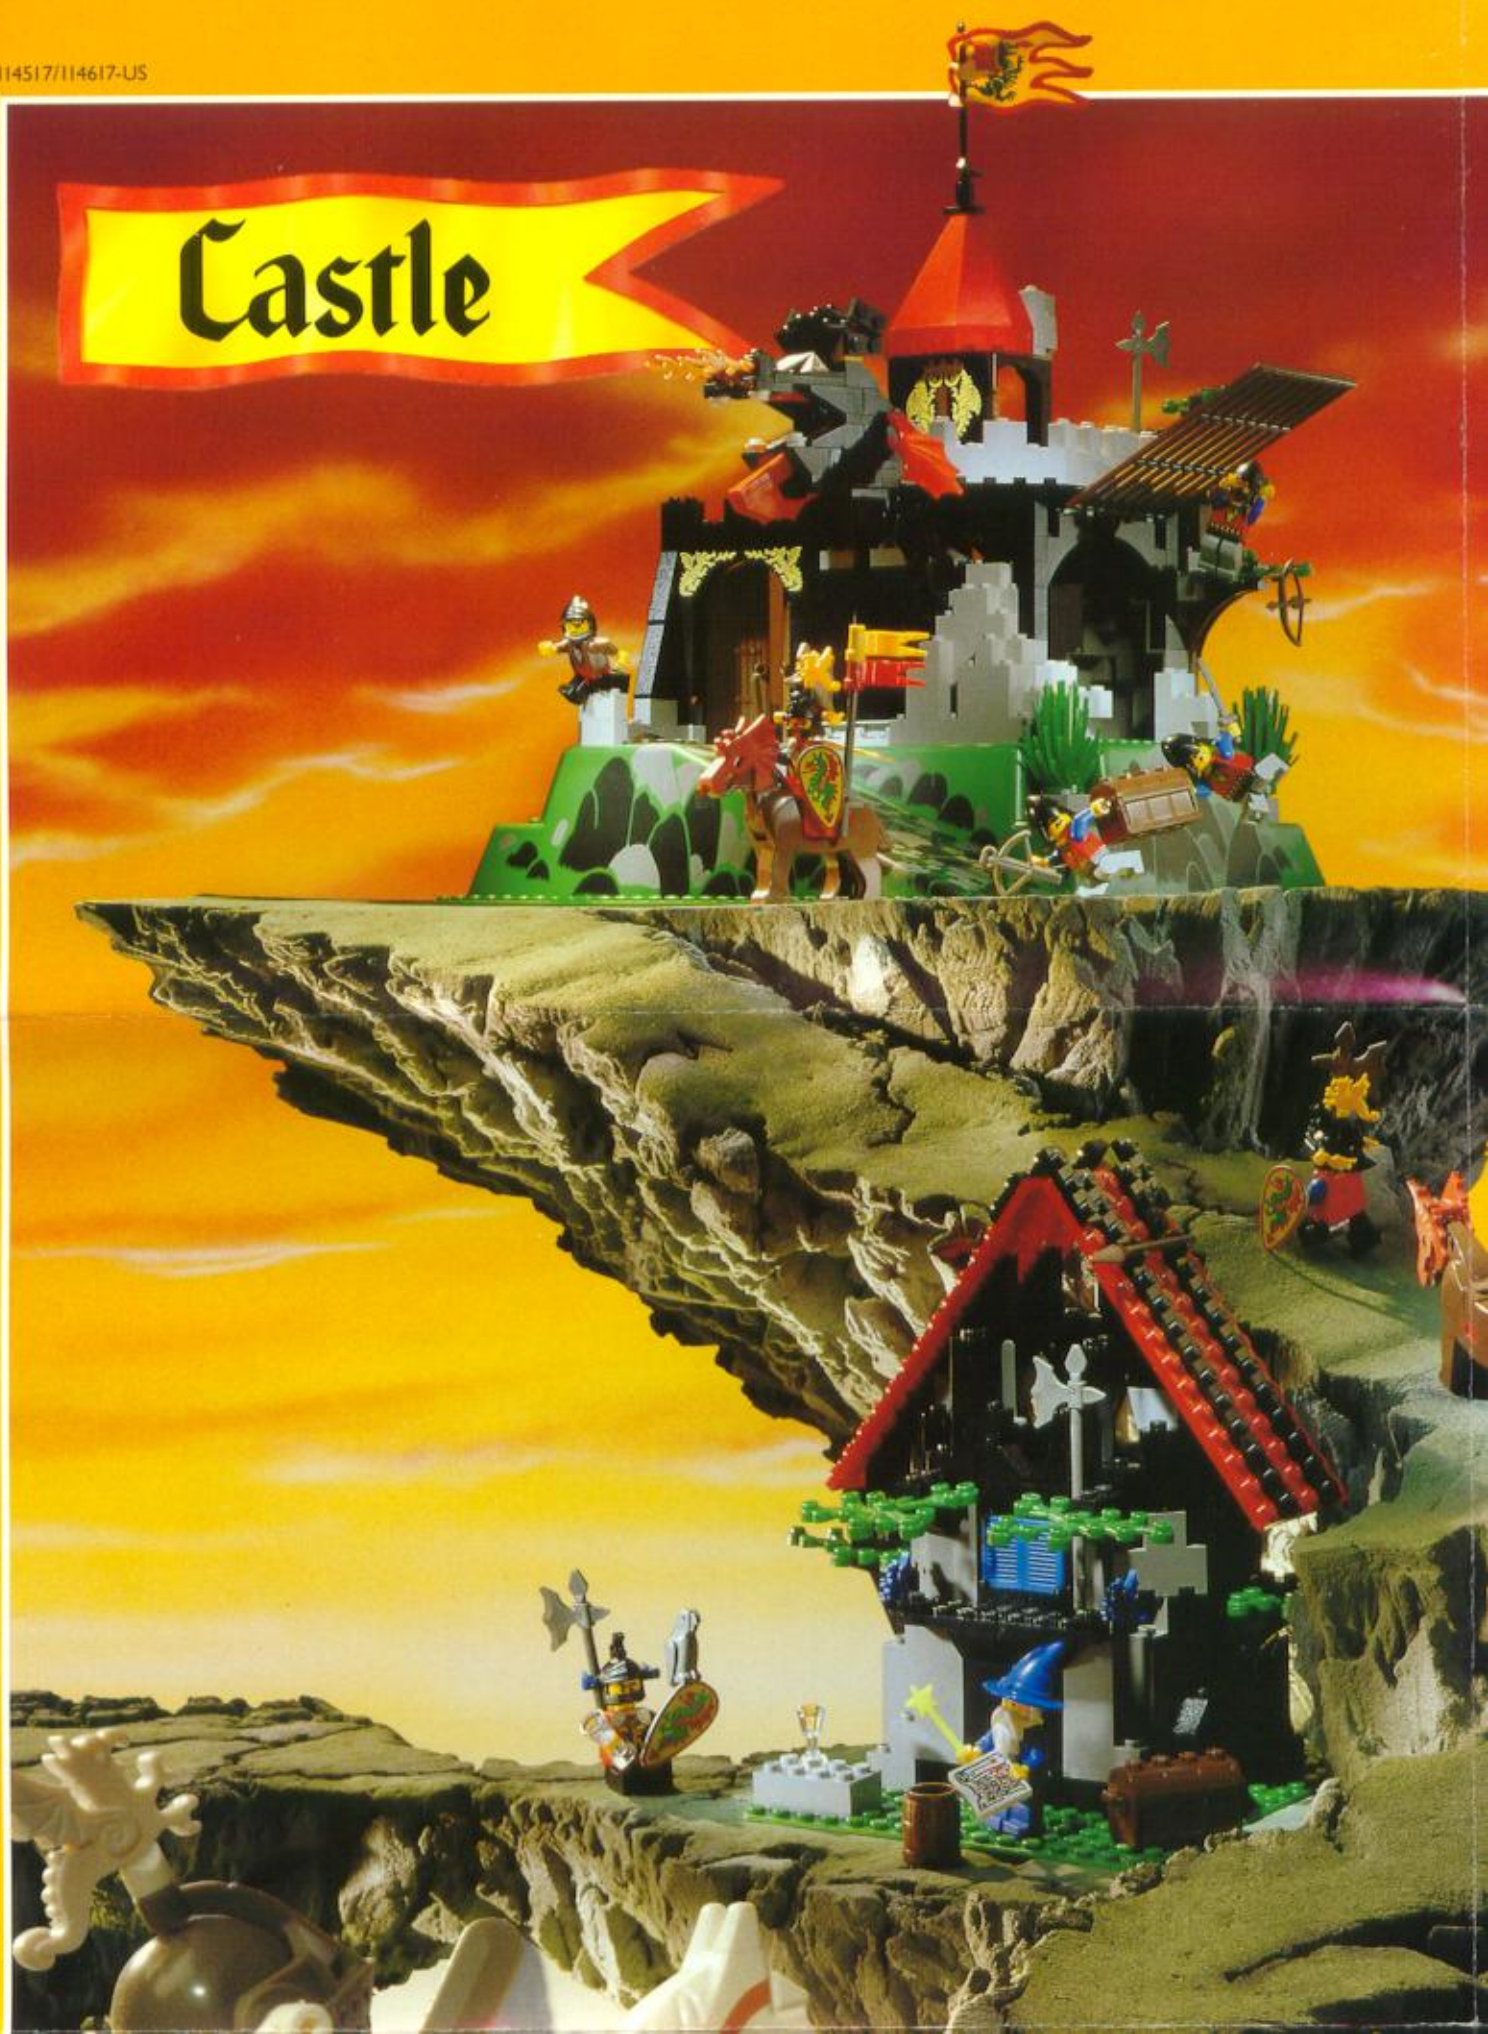

Castle

Dragon Masters

Ages 5-12

Hear Ye, Hear Ye...

The Dragon Masters have arrived! Led by Majisto the Wizard and his glow in the dark wand, they control the fierce flying dragons. Can the powerful Black Knights and the cunning Wolfpack stop their reign? Only you decide the outcome of this medieval adventure.