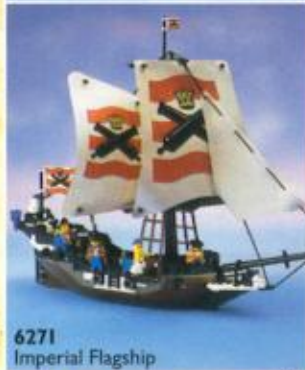

6247
Bounty Boat

6271
Imperial Flagship