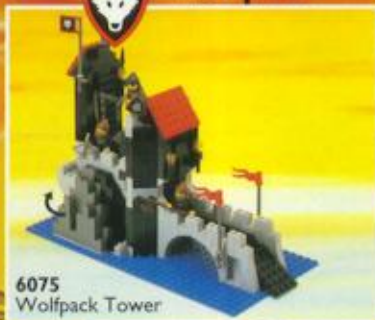

Wolfpack

Black Knights