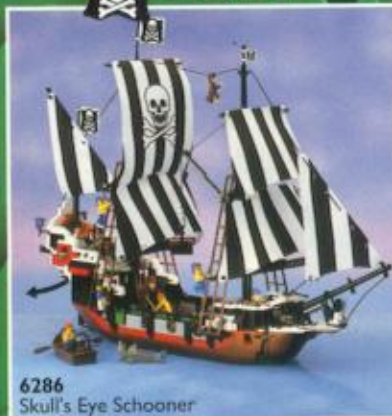

AGES 5-12

Pirates

Islanders

Imperial Guards

Pirates

6286
Skull's Eye Schooner

6268
Renegade Runner

6237
Pirates' Plunder

6234
Renegade's Raft

6261
Raft Raiders

6258
Smuggler's Shanty

LEGO SYSTEM

Islanders

NEW

6278
Enchanted Island

NEW