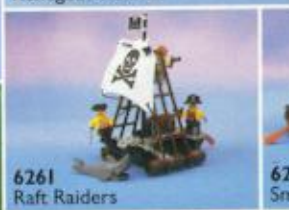

AGES 5-12

Pirates

Islanders

Imperial Guards

Pirates

6286
Skull's Eye Schooner

6268
Renegade Runner

6237
Pirates' Plunder

6234
Renegade's Raft

6261
Raft Raiders

6258
Smuggler's Shanty

LEGO SYSTEM

Islanders

NEW

6278
Enchanted Island

NEW