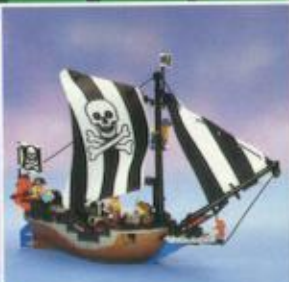

AGES 5-12

Pirates

Islanders

Imperial Guards

Pirates

6286
Skull's Eye Schooner

6268
Renegade Runner

6237
Pirates' Plunder

6234
Renegade's Raft

6261
Raft Raiders

6258
Smuggler's Shanty

LEGO SYSTEM

Islanders

NEW

6278
Enchanted Island

NEW