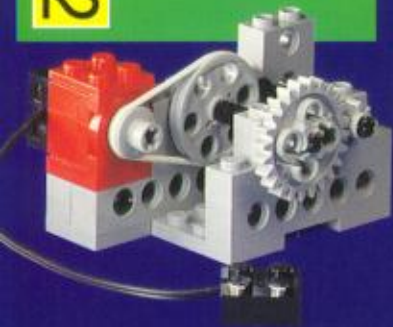

**LEGO® TECHNIC
Starter Sets**

AGES

7-12