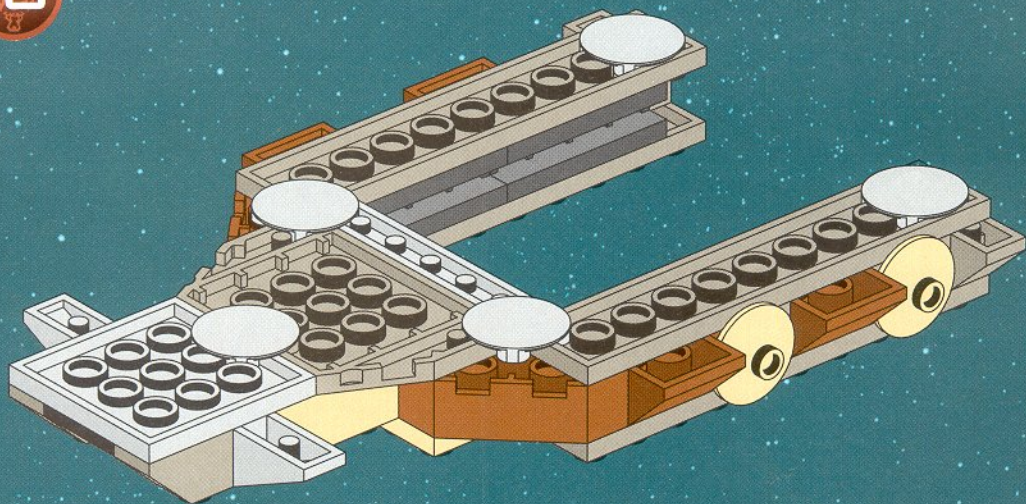

5

6

7

8

9

10

1  2  3 

A yellow rectangular panel containing three numbered steps (1, 2, 3) showing the assembly of a mechanical component. Step 1 shows a yellow and grey assembly with a long arm. Step 2 shows the same assembly with a black circular piece added to the front. Step 3 shows the assembly with a grey curved piece added to the side. A yellow line connects the bottom of this panel to the assembly in the main image.

11

12

13

14

15

16

17

STAR WARS™

7126
LEGO Star Wars Battle
Droid™ Carrier

LEGO

TECHNIC

DROID POWER

8007. C-3PO™

When the Stormtrooper (art. #8008) or an element hits C-3PO in the stomach, Threepio's arms and head fall off – but since they are easy to put on again, C-3PO can soon resume his tasks. From 8 years.