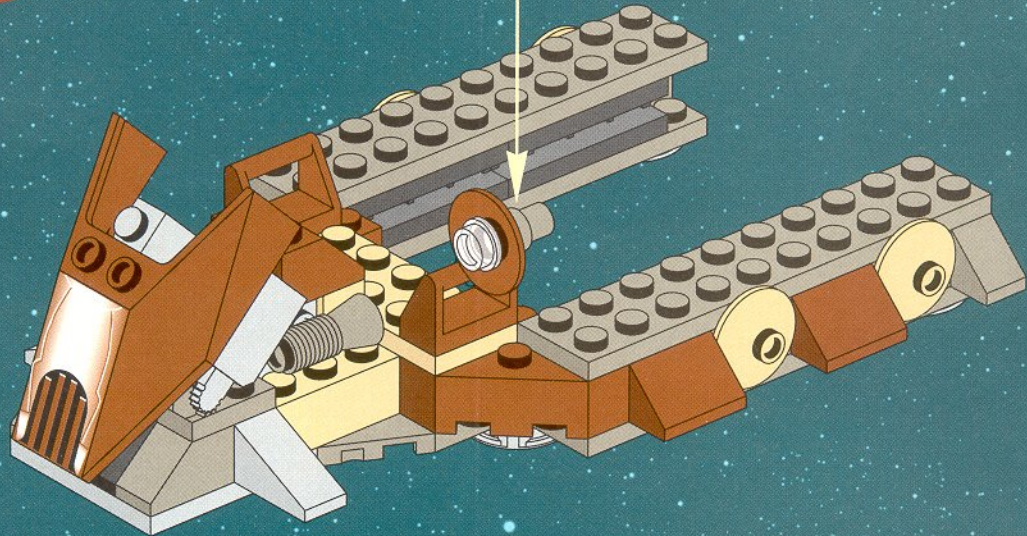

11

12

13

14

15

16

17

STAR WARS™

7126
LEGO Star Wars Battle
Droid™ Carrier

LEGO

TECHNIC

DROID POWER

8007. C-3PO™

When the Stormtrooper (art. #8008) or an element hits C-3PO in the stomach, Threepio's arms and head fall off – but since they are easy to put on again, C-3PO can soon resume his tasks. From 8 years.