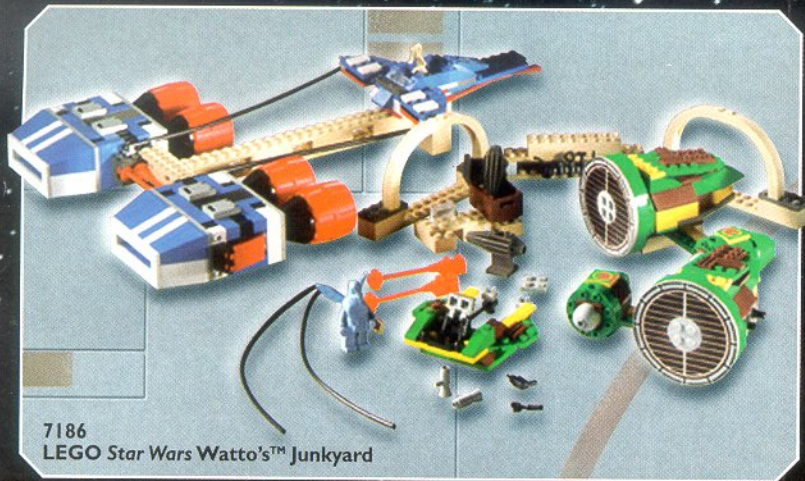

Visit the Star Wars Web Sites
www.starwars.com
www.swkids.com