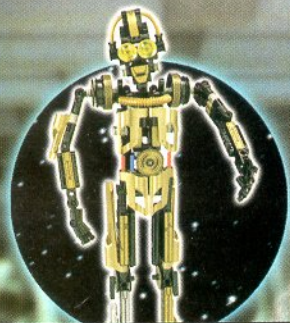

LEGO

TECHNIC

DROID POWER

8007. C-3PO™

ON THE WEB

Want to know all about the droids? Go to LEGO's Web Site. Here you can win LEGO Star Wars boxes, send a postcard to a friend – and have lots of fun.