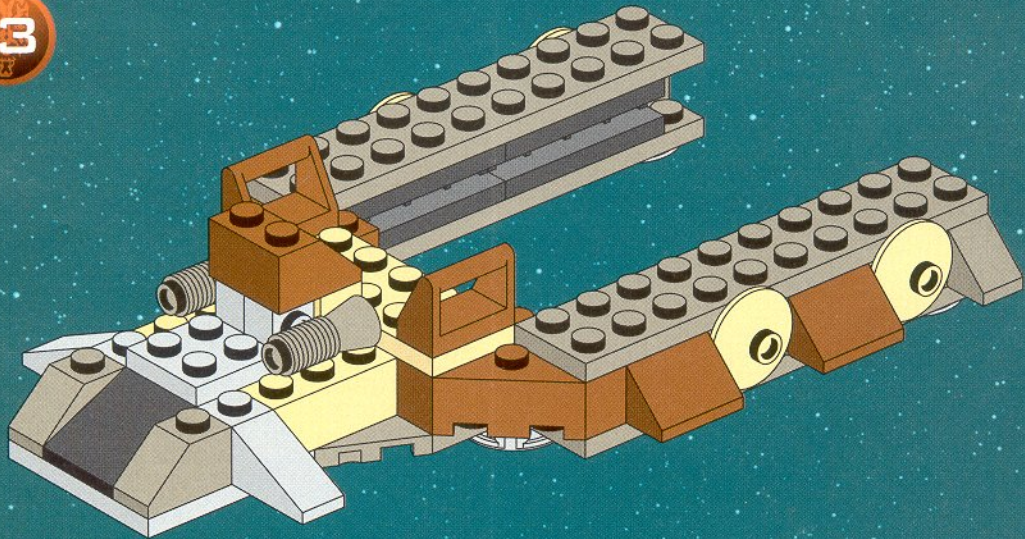

11

12

13

14

15

16

17

STAR WARS™

7126
LEGO Star Wars Battle
Droid™ Carrier

LEGO

TECHNIC

DROID POWER

8007. C-3PO™

When the Stormtrooper (art. #8008) or an element hits C-3PO in the stomach, Threepio's arms and head fall off – but since they are easy to put on again, C-3PO can soon resume his tasks. From 8 years.