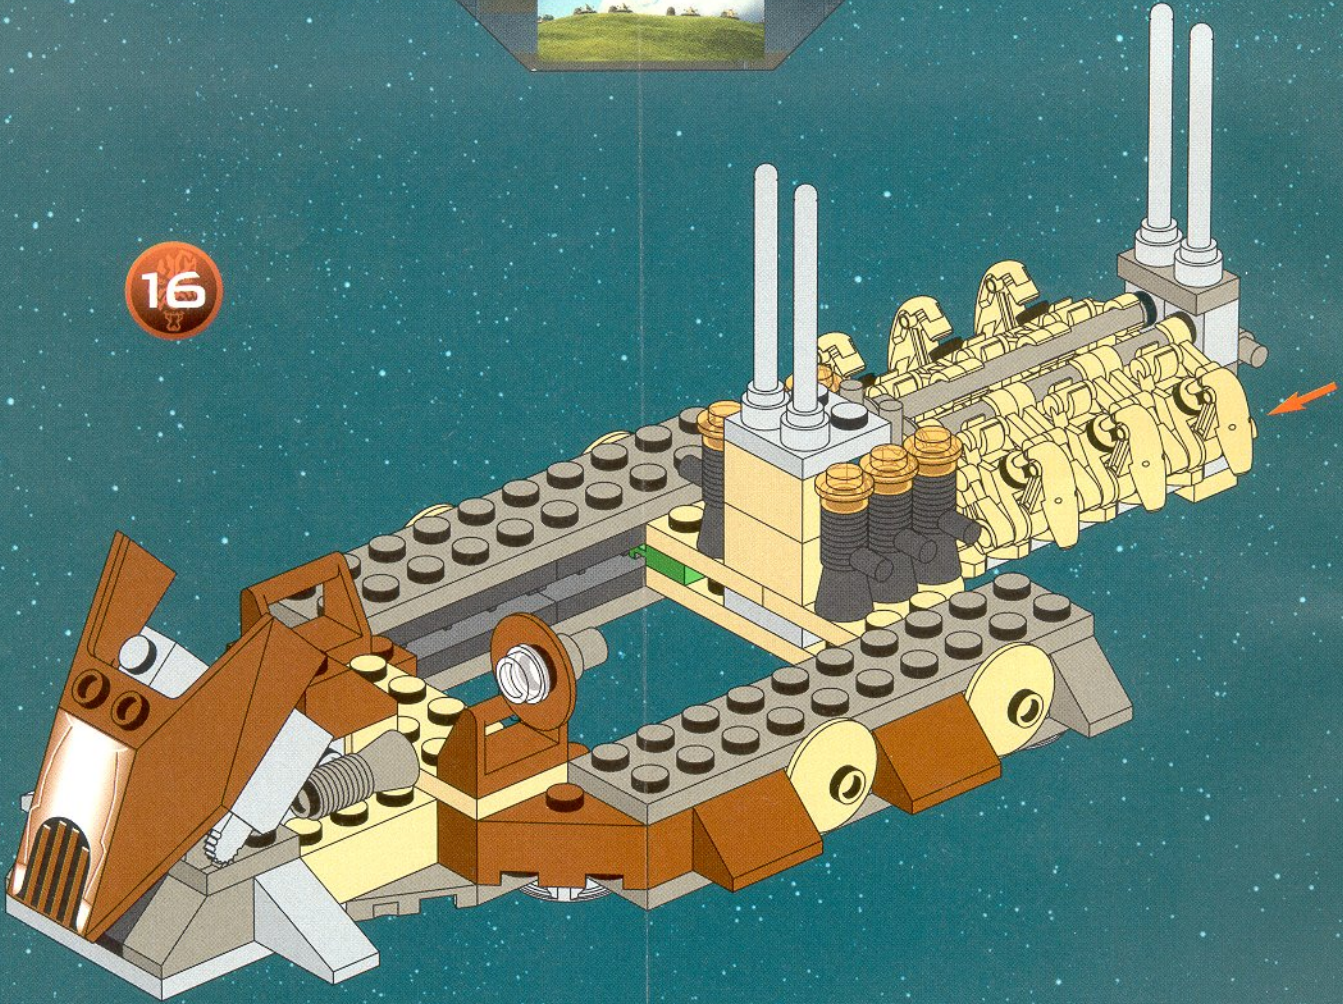

11

12

13

14

15

16

17

STAR WARS™

7126
LEGO Star Wars Battle
Droid™ Carrier

LEGO

TECHNIC

DROID POWER

8007. C-3PO™

When the Stormtrooper (art. #8008) or an element hits C-3PO in the stomach, Threepio's arms and head fall off – but since they are easy to put on again, C-3PO can soon resume his tasks. From 8 years.