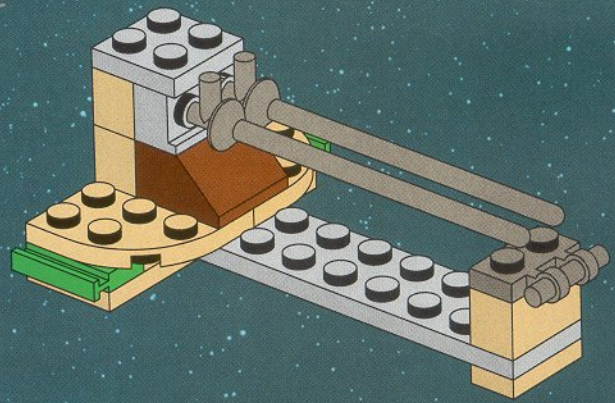

LEGO[®]

7126

**STAR
WARS**[™]

BATTLE DROID[™] CARRIER

PILOT DROID

BATTLE DROIDS

3

4

5

6

7

8

9

10

1  2  3 

A yellow rectangular panel containing three numbered steps (1, 2, 3) showing the assembly of a mechanical component. Step 1 shows a yellow and grey assembly with a long arm. Step 2 shows the same assembly with a black circular piece added to the front. Step 3 shows the assembly with a grey curved piece added to the side. A yellow line connects the bottom of this panel to the assembly in the main image.

7126
LEGO Star Wars Battle
Droid™ Carrier

LEGO

TECHNIC

DROID POWER

8007. C-3PO™

When the Stormtrooper (art. #8008) or an element hits C-3PO in the stomach, Threepio's arms and head fall off – but since they are easy to put on again, C-3PO can soon resume his tasks. From 8 years.

8008. STORMTROOPER™

The Stormtrooper is ready for action! You can aim and shoot his blaster – and if C-3PO (art. #8007) is the target, the droid's arms and head fall off! But since C-3PO's so easy to fix, you can quickly put him back together again. From 9 years.