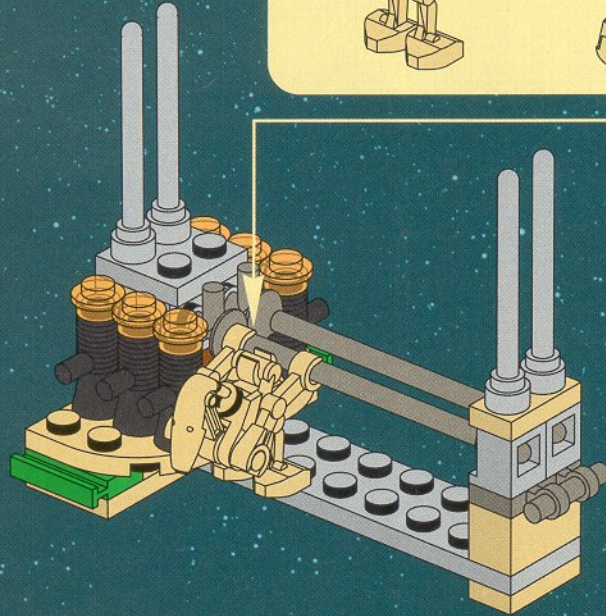

LEGO[®]

7126

**STAR
WARS**[™]

BATTLE DROID[™] CARRIER

PILOT DROID

BATTLE DROIDS

3

4

5

6

7

8

9

10

1  2  3 

A yellow rectangular panel containing three numbered steps (1, 2, 3) showing the assembly of a mechanical component. Step 1 shows a yellow and grey assembly with a long arm. Step 2 shows the same assembly with a black circular piece added to the front. Step 3 shows the assembly with a grey curved piece added to the side. A yellow line connects the bottom of this panel to the assembly in the main image.

7126
LEGO Star Wars Battle
Droid™ Carrier

LEGO

TECHNIC

DROID POWER

8007. C-3PO™

When the Stormtrooper (art. #8008) or an element hits C-3PO in the stomach, Threepio's arms and head fall off – but since they are easy to put on again, C-3PO can soon resume his tasks. From 8 years.