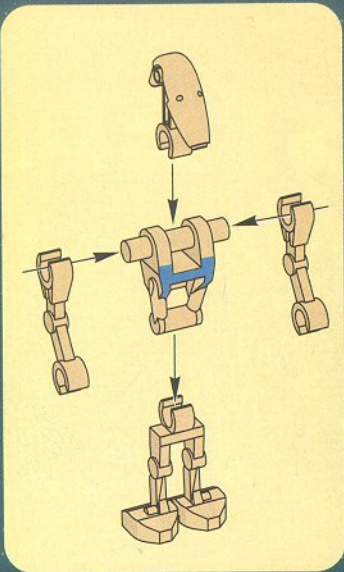

LEGO[®]

7126

**STAR
WARS**[™]

BATTLE DROID[™] CARRIER

PILOT DROID

BATTLE DROIDS

3

4

5

6

7

8

9

10

1  2  3 

A yellow rectangular panel containing three numbered steps (1, 2, 3) showing the assembly of a mechanical component. Step 1 shows a yellow and grey assembly with a long arm. Step 2 shows the same assembly with a black circular piece added to the front. Step 3 shows the assembly with a grey curved piece added to the side. A yellow line connects the bottom of this panel to the assembly in the main image.

7126
LEGO Star Wars Battle
Droid™ Carrier

LEGO

TECHNIC

DROID POWER

8007. C-3PO™

When the Stormtrooper (art. #8008) or an element hits C-3PO in the stomach, Threepio's arms and head fall off – but since they are easy to put on again, C-3PO can soon resume his tasks. From 8 years.

8008. STORMTROOPER™

The Stormtrooper is ready for action! You can aim and shoot his blaster – and if C-3PO (art. #8007) is the target, the droid's arms and head fall off! But since C-3PO's so easy to fix, you can quickly put him back together again. From 9 years.