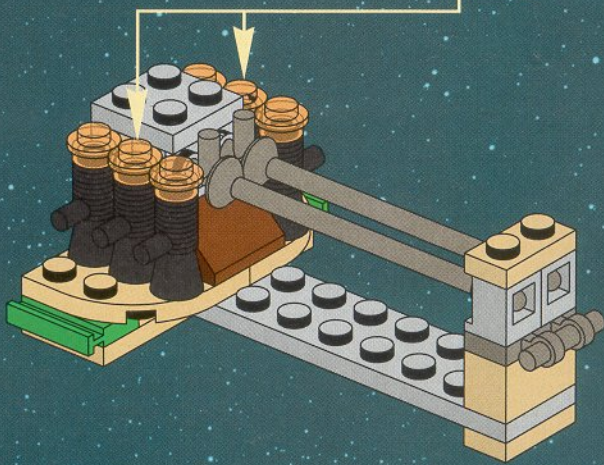

LEGO[®]

7126

**STAR
WARS**[™]

BATTLE DROID[™] CARRIER

PILOT DROID

BATTLE DROIDS

3

4

5

6

7

8

9

10

1  2  3 

A yellow rectangular panel containing three numbered steps (1, 2, 3) showing the assembly of a mechanical component. Step 1 shows a yellow and grey assembly with a long arm. Step 2 shows the same assembly with a black circular piece added to the front. Step 3 shows the assembly with a grey curved piece added to the side. A yellow line connects the bottom of this panel to the assembly in the main image.

7126
LEGO Star Wars Battle
Droid™ Carrier

LEGO

TECHNIC

DROID POWER

8007. C-3PO™

When the Stormtrooper (art. #8008) or an element hits C-3PO in the stomach, Threepio's arms and head fall off – but since they are easy to put on again, C-3PO can soon resume his tasks. From 8 years.