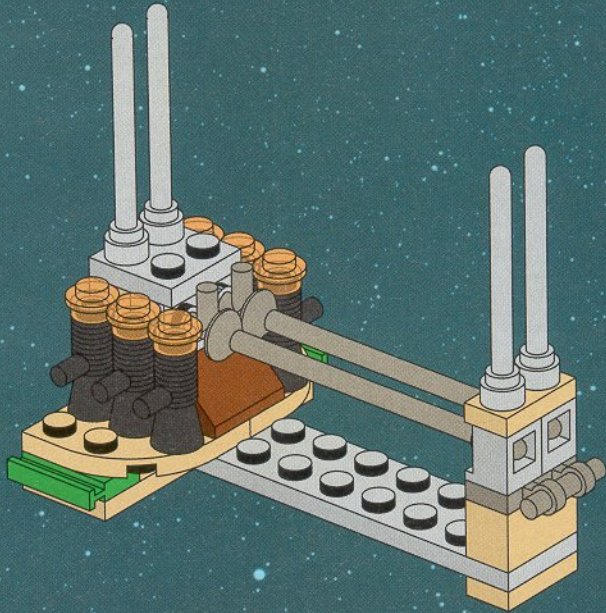

LEGO[®]

7126

**STAR
WARS**[™]

BATTLE DROID[™] CARRIER

PILOT DROID

BATTLE DROIDS

3

4

5

6

7

8

9

10

1  2  3 

A yellow rectangular panel containing three numbered steps (1, 2, 3) showing the assembly of a mechanical component. Step 1 shows a yellow and grey assembly with a long arm. Step 2 shows the same assembly with a black circular piece added to the front. Step 3 shows the assembly with a grey curved piece added to the side. A yellow line connects the bottom of this panel to the assembly in the main image.

7126
LEGO Star Wars Battle
Droid™ Carrier

LEGO

TECHNIC

DROID POWER

8007. C-3PO™

When the Stormtrooper (art. #8008) or an element hits C-3PO in the stomach, Threepio's arms and head fall off – but since they are easy to put on again, C-3PO can soon resume his tasks. From 8 years.