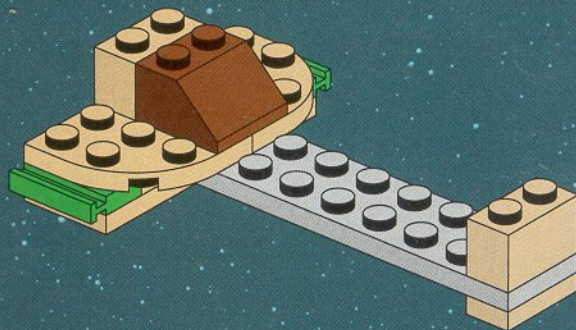

LEGO[®]

7126

**STAR
WARS**[™]

BATTLE DROID[™] CARRIER

PILOT DROID

BATTLE DROIDS

3

4

5

6

7

8

9

10

1  2  3 

A yellow rectangular panel containing three numbered steps (1, 2, 3) showing the assembly of a mechanical component. Step 1 shows a yellow and grey assembly with a long arm. Step 2 shows the same assembly with a black circular piece added to the front. Step 3 shows the assembly with a grey curved piece added to the side. A yellow line connects the bottom of this panel to the assembly in the main image.

7126
LEGO Star Wars Battle
Droid™ Carrier

LEGO

TECHNIC

DROID POWER

8007. C-3PO™

When the Stormtrooper (art. #8008) or an element hits C-3PO in the stomach, Threepio's arms and head fall off – but since they are easy to put on again, C-3PO can soon resume his tasks. From 8 years.