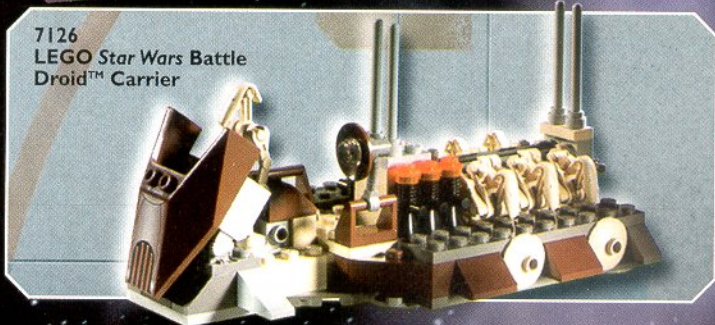

7126
LEGO Star Wars Battle
Droid™ Carrier

LEGO

TECHNIC

DROID POWER

8007. C-3PO™

When the Stormtrooper (art. #8008) or an element hits C-3PO in the stomach, Threepio's arms and head fall off – but since they are easy to put on again, C-3PO can soon resume his tasks. From 8 years.