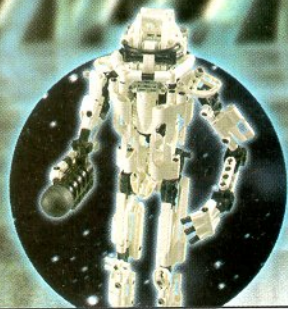

8008. STORMTROOPER™

The Stormtrooper is ready for action! You can aim and shoot his blaster – and if C-3PO (art. #8007) is the target, the droid's arms and head fall off! But since C-3PO's so easy to fix, you can quickly put him back together again. From 9 years.