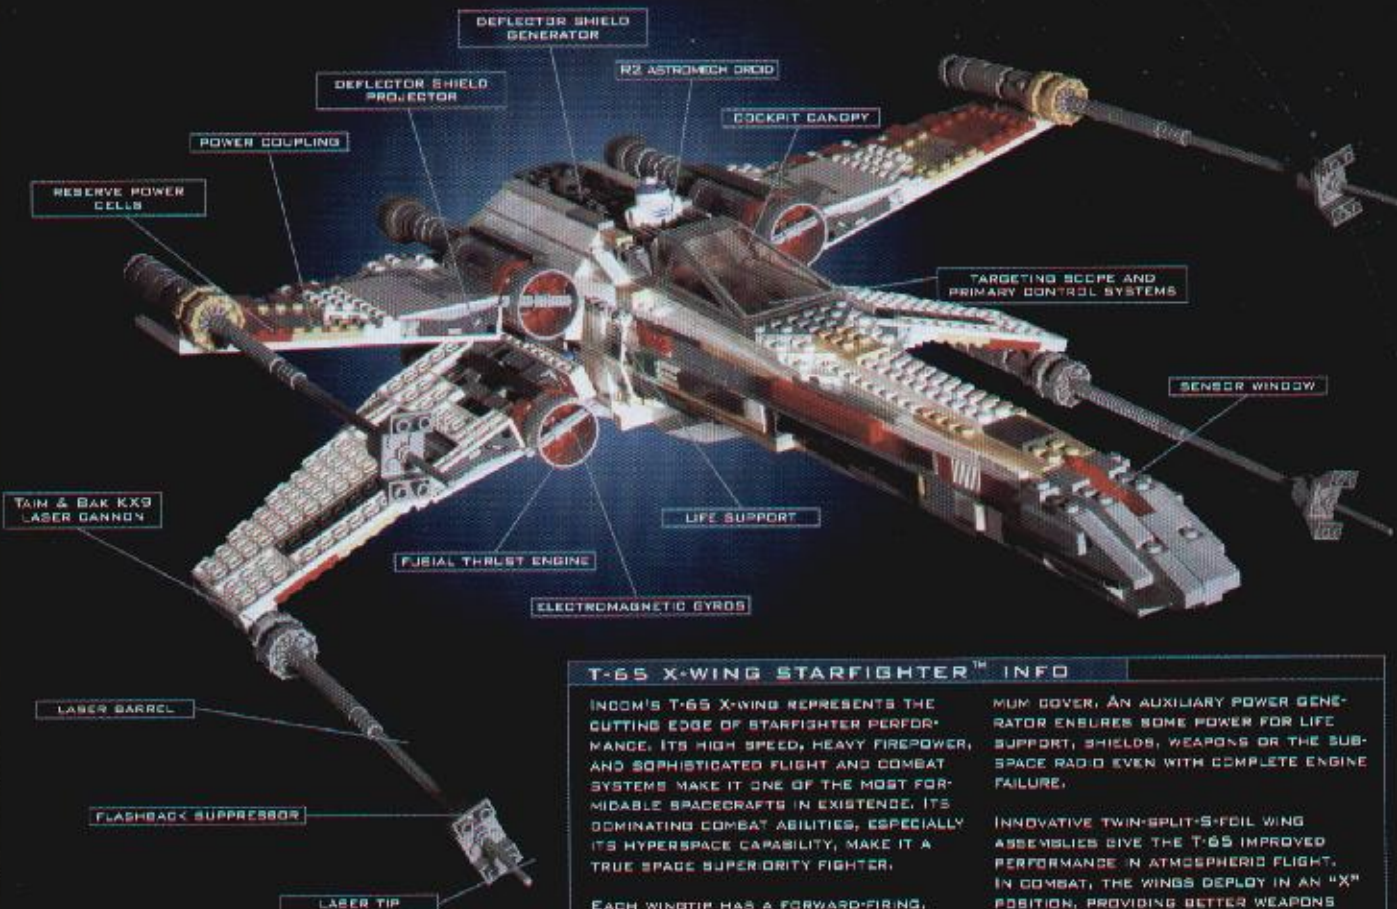

INCOM HISTORY

INCOM CORPORATION HAS BEEN A LEADING STARSHIP DESIGNER FOR NEARLY TWO MILLENNIA. THE COMPANY COUNTS THE Z-95 HEADHUNTER, THE T-16 SKYHOPPER, AND THE T-47 AIRSPEEDER AS BEING AMONG THE MOST SUCCESSFUL OF MANY PROFITABLE STARSHIP AND VEHICLE DESIGNS.

THE T-65 X-WING WAS THE LAST STARFIGHTER DEVELOPED BY INCOM CORPORATION BEFORE THE EMPIRE SEIZED CONTROL OF THE COMPANY. SUSPECTED OF BEING REBEL SYMPATHIZERS, MANY MEMBERS OF THE X-WING DESIGN TEAM WERE RELIEVED OF THEIR DUTIES AND QUESTIONED EXTENSIVELY BY ISB (IMPERIAL SECURITY BUREAU) AGENTS. A SHORT TIME LATER, IN A STUNNING COUP, A REBEL COMMANDO TEAM HELPED THE ENTIRE INCOM X-WING SENIOR DESIGN TEAM DEFECT TO THE REBEL ALLIANCE, BRINGING WITH THEM THE ALL EXISTING T-65 PROTOTYPES AND PRODUCTION PLANS AND DESTROYING ANY REMAINING DATA-BASES. IT IS NOT KNOWN WHETHER THE EMPIRE CAN RECOVER OR RECONSTRUCT THE LOST INFORMATION.

INCOM CORPORATION WAS NATIONALIZED BY DIRECT ORDER OF THE EMPEROR. SINCE THAT TIME, INCOM HAS PRODUCED FEW NEW DESIGNS, INSTEAD CONCENTRATING ON AFTERMARKET MODIFICATIONS OF EXISTING DESIGNS AND SPECIALTY PRODUCTS FOR THE IMPERIAL NAVY. INCOM REENTERED THE STARFIGHTER MARKET WITH THE RELEASE OF THE I-7 HOWLRUNNER SHORTLY AFTER GRAND ADMIRAL THRAWN'S CAMPAIGN, BUT THE COMPANY'S ONETIME REBEL SYMPATHIES HAVE NOT ENDEARED. 'THE NEW INCOM' IS SKEPTICAL IMPERIAL COMMANDERS.

T-65 X-WING STARFIGHTER™ INFO

INCOM'S T-65 X-WING REPRESENTS THE CUTTING EDGE OF STARFIGHTER PERFORMANCE. ITS HIGH SPEED, HEAVY FIREPOWER, AND SOPHISTICATED FLIGHT AND COMBAT SYSTEMS MAKE IT ONE OF THE MOST FORTIDABLE SPACECRAFTS IN EXISTENCE. ITS DOMINATING COMBAT ABILITIES, ESPECIALLY ITS HYPERSPACE CAPABILITY, MAKE IT A TRUE SPACE SUPERDRIFT FIGHTER.

EACH WINGTIP HAS A FORWARD-FIRING, HIGH-POWERED TAIM & BAK KX9 LASER CANNON, TWO KRUFX MG7 PROTON TORPEDO LAUNCHERS PROVIDE ADDITIONAL PUNCH FOR USE AGAINST SLOW-MOVING TARGETS. THE PILOT CAN ANGLE THE X-WING'S SHIELDS FORWARD OR BEHIND FOR MAXI-

MUM COVER. AN AUXILIARY POWER GENERATOR ENCLOSES SOME POWER FOR LIFE SUPPORT, SHIELDS, WEAPONS OR THE SUBSPACE RADIO EVEN WITH COMPLETE ENGINE FAILURE.

INNOVATIVE TWIN-SPLIT-S-FOIL WING ASSEMBLIES GIVE THE T-65 IMPROVED PERFORMANCE IN ATMOSPHERIC FLIGHT. IN COMBAT, THE WINGS DEPLOY IN AN "X" POSITION, PROVIDING BETTER WEAPONS COVERAGE. THE SEPARATED ENGINES ALSO IMPROVE MANEUVERABILITY. IN EITHER WING CONFIGURATION, THE RAPIER-THIN T-65 PRESENTS A VERY SMALL FRONT AND REAR PROFILE - MAKING IT VERY DIFFICULT TO HIT.