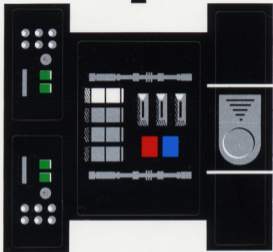

42666/4164368 © 2002 LEGO GROUP