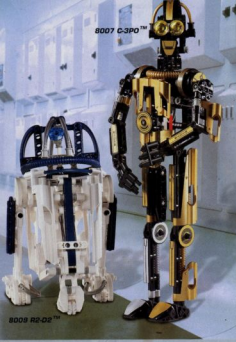

11

12

13

14

15

16

8008
Storm Trooper™

8010 **Darth Vader™**

8007 C-3PO™

8009 R2-D2™

ULTIMATE
COLLECTOR
SERIES

7194 Yoda™

Only available at LEGO Shop at
Home and LEGO Outlets*

10018 Rebel Blockade Runner™

10018 Darth Maul™

*Currently available in the US and Canada. For the latest update of availability by country, Click on to www.LEGO.com/shop