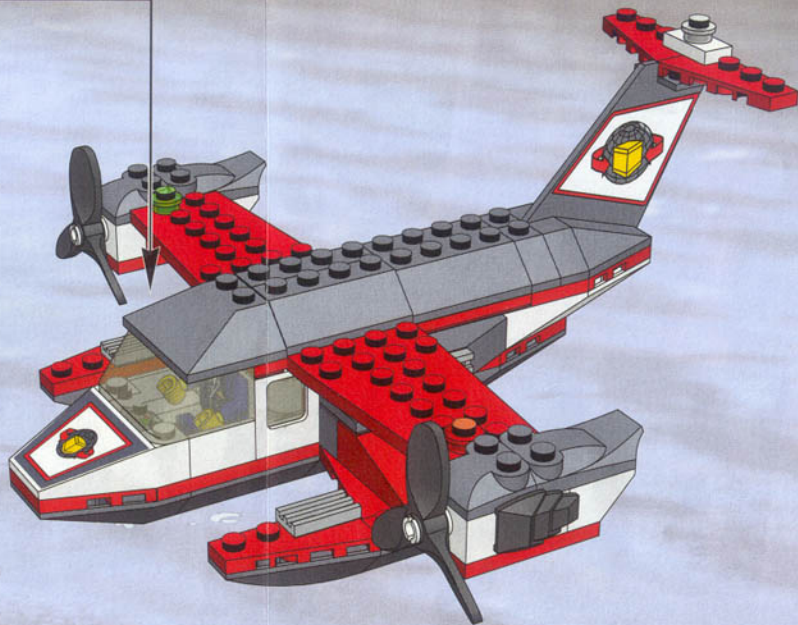

# World City ↑

7044

LEGO 7044: A yellow and black speedboat with a large propeller and a pilot, racing on the water. The boat is shown in a dynamic pose, moving quickly across the water's surface. The background features a city skyline under a clear sky.

7046

LEGO 7046: A yellow and black quad bike with a driver, shown in a racing position. The driver is wearing a helmet and a racing suit. The quad bike is shown in a dynamic pose, moving quickly across the water's surface.

7042

LEGO 7042: A small yellow and black boat with a driver, shown in a racing position. The driver is wearing a helmet and a racing suit. The boat is shown in a dynamic pose, moving quickly across the water's surface.

7047

7043

7045

LEGO 7045: A large, multi-level yellow and black structure on a boat, featuring a control room and various equipment. The structure is shown in a dynamic pose, moving quickly across the water's surface. The background features a city skyline under a clear sky.