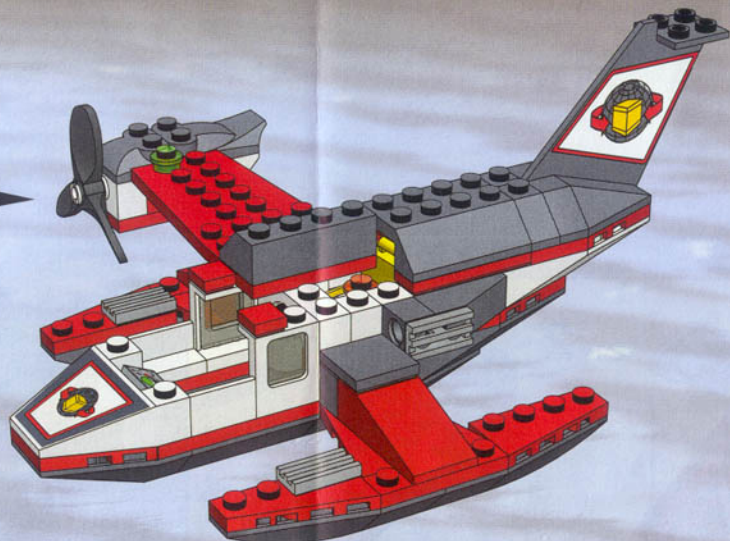

2

3

4

1

2

5

19

**1****2****3****4****1****2****5**

# World City ↑

7044

LEGO 7044: A yellow and black speedboat with a large propeller and a pilot, racing on the water. The boat is shown in a dynamic pose, moving quickly across the water's surface. The background features a city skyline under a clear sky.