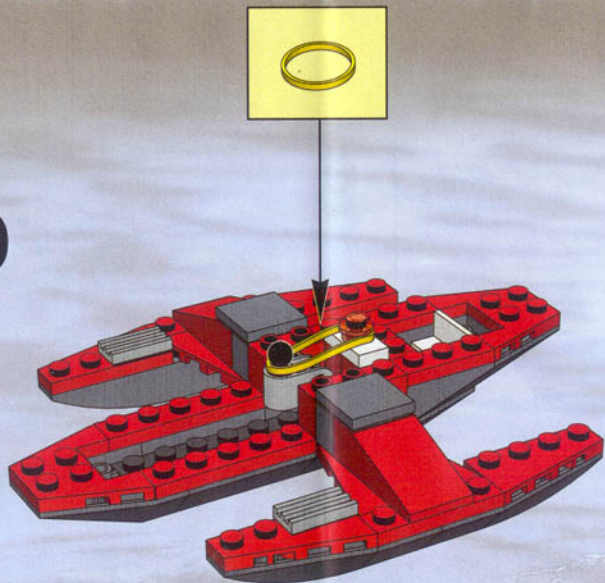

1

2

3

3

4

9

10

11

# World City ↑

7044

LEGO 7044: A yellow and black speedboat with a large propeller and a pilot, racing on the water. The boat is shown in a dynamic pose, moving quickly across the water's surface. The background features a city skyline under a clear sky.

7046

LEGO 7046: A yellow and black quad bike with a driver, shown in a racing position. The driver is wearing a helmet and a racing suit. The quad bike is shown in a dynamic pose, moving quickly across the water's surface.

7042

LEGO 7042: A small yellow and black boat with a driver, shown in a racing position. The driver is wearing a helmet and a racing suit. The boat is shown in a dynamic pose, moving quickly across the water's surface.