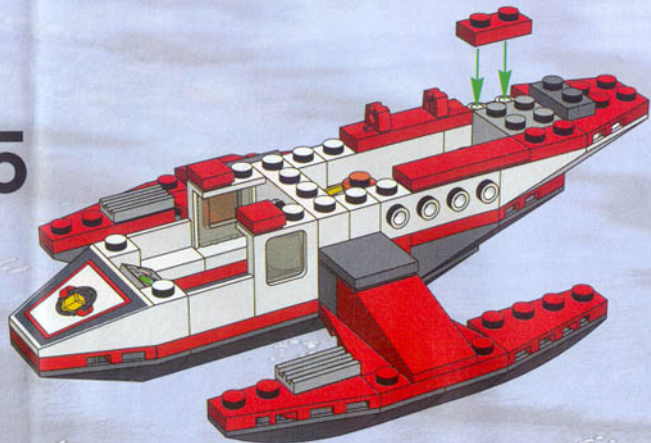

12

13

14

15

16

17

18

1

2

3

4

1

2

5

19

**1****2****3****4****1****2****5**

# World City ↑

7044

LEGO 7044: A yellow and black speedboat with a large propeller and a pilot, racing on the water. The boat is shown in a dynamic pose, moving quickly across the water's surface. The background features a city skyline under a clear sky.

7042

LEGO 7042: A small yellow and black boat with a driver, shown in a racing position. The driver is wearing a helmet and a racing suit. The boat is shown in a dynamic pose, moving quickly across the water's surface.