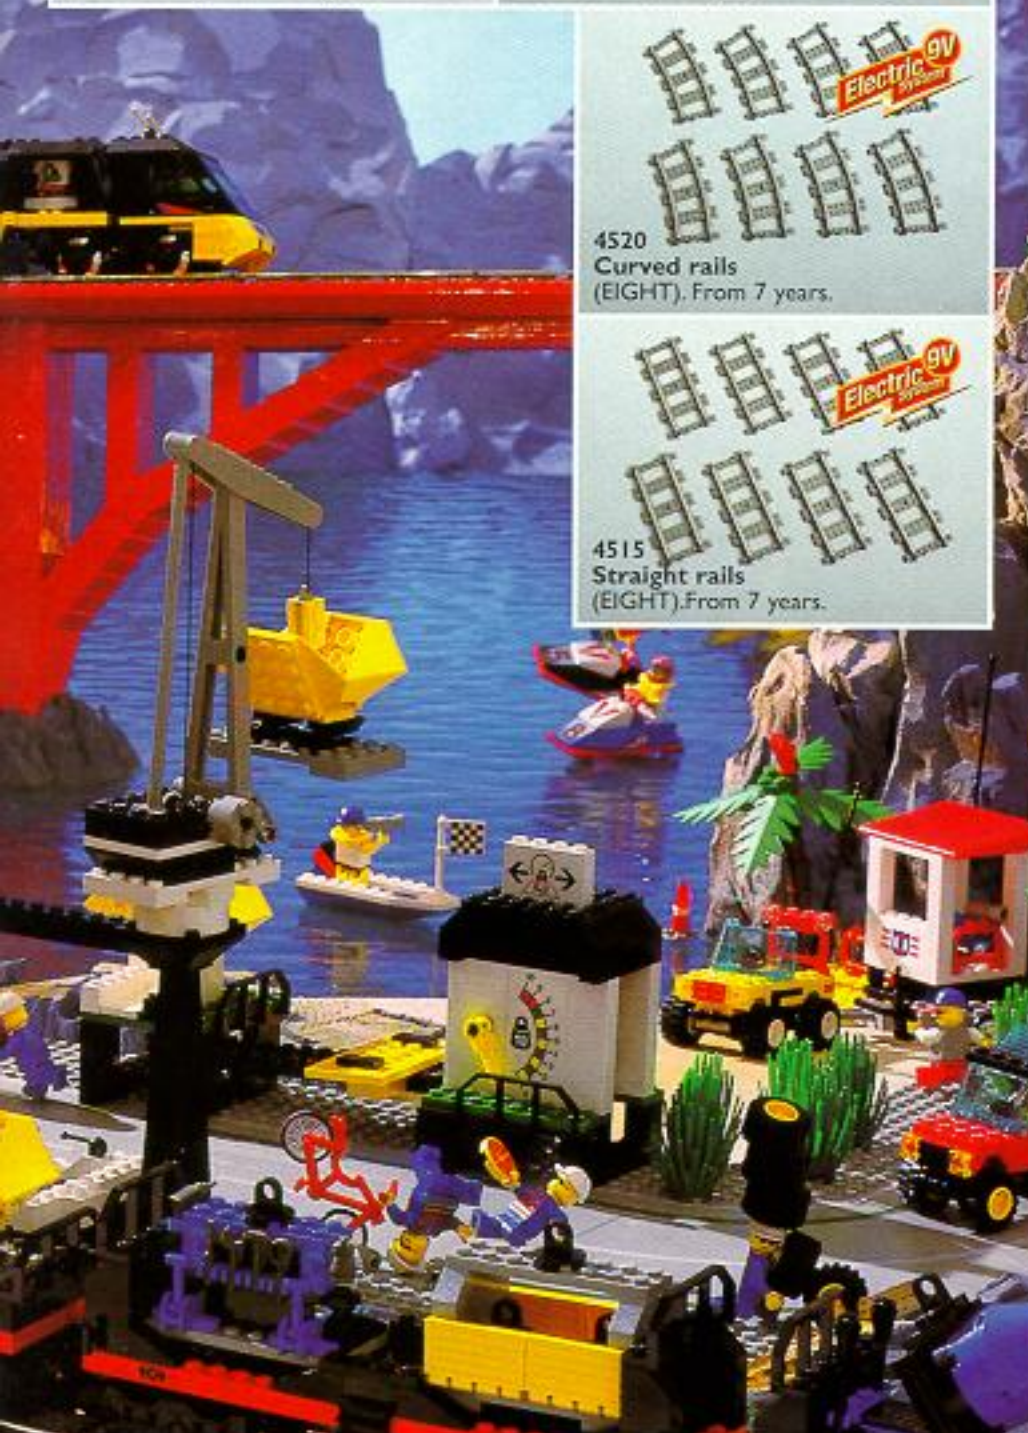

"...ALLIGATOR"

"...IN A WHILE CROCODILE!!"

New products available from September.

NEW

4532
Level Crossing
with control tower,
platform and gates. From 7 years.

4531
Manual Points
with Track. From 7 years.

4520
Curved rails
(EIGHT). From 7 years.

4515
Straight rails
(EIGHT). From 7 years.

SHIPS

From 6 years

NEW

4002
Power Boat
Floats on water. From 5 years.

NEW

4022
Coast Guard
Floats on water with
2-seat cockpit. From 7 years.

NEW