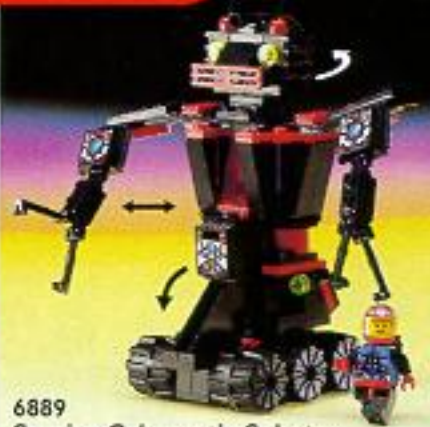

NEW

6856
Exploriens 'Crusader'
From 6 years.

NEW

Poster Inserted

6938
Exploriens 'Mercury I'
The vehicle has magnets and red/blue detector filters. The trailer has telescope and transmitter. From 7 years.

New products available from March. 21

SPYRIUS

6705
Commander Bear and the Spyrians.
From 5 years.

6835
Spyrius Zap 5 an ultra fast
scout ship. From 5 years.

6939
Spyrian Sovek with Major Kartofski
with its vast sensor array and powerful space drives is
able to steal the latest satellites and rockets. From 7 years.

6889
Spyrius Cybernetic Soboton
a powerful all terrain vehicle able to
withstand almost anything. From 7 years.

6949
Spyrius Mighty Mogul is virtually
indestructible and can travel anywhere with
its special 10-wheel drive system. From 8 years.