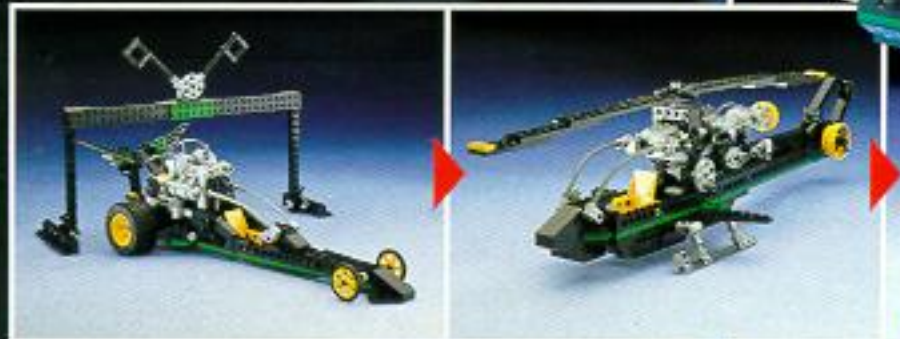

This three axled vehicle includes four wheel steering, supporting legs and a pneumatic crane arm that can be turned, raised, lowered. From 11 years.

NEW

**8443
LEGO TECHNIC
Pneumatic Logger**

You operate the crane and grab by means of pneumatics, and you steer the 6 wheels by the flashing light on the roof. Can be motorised with set no. 8720. From 10 years.

ADVANCED SETS

From 9 years

NEW

8456 LEGO TECHNIC Multi Racer Set (with Fibre Optics)

From this set you can build a Pontoon Helicopter, a Dragster and a Swamp Boat with V4 motor. Alternatively a Giant Mosquito and a robot. You can make all the models glow in the dark by turning on the incredible 'FOS Light' pipes, and you can motorise them by adding set no. 8720. From 10 years.