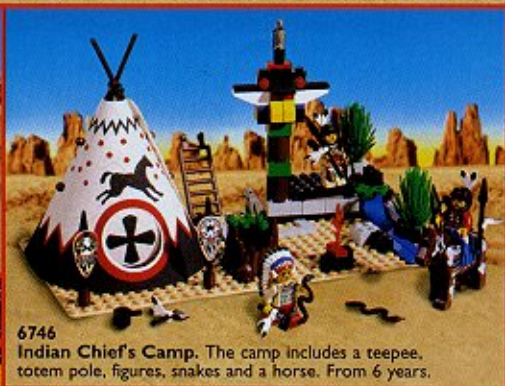

6766
Indian Village.
A complete village with teepees, totem poles, waterfalls and Indian canoe. From 7 years.

6709
Indian Chief and horse.
From 6 years.

6746
Indian Chief's Camp. The camp includes a teepee, totem pole, figures, snakes and a horse. From 6 years.