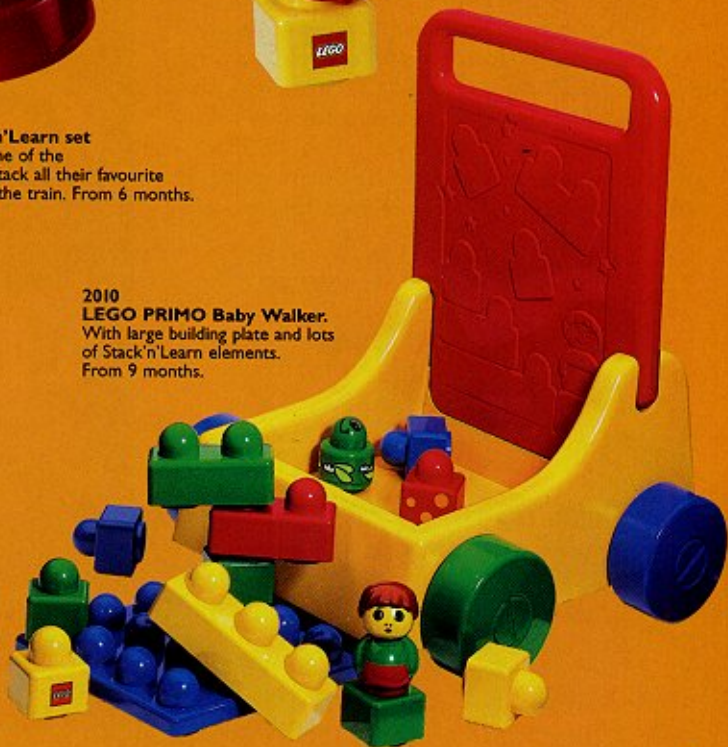

NEW 2022
LEGO PRIMO Amy Elephant

is a large elephant big enough to sit and rock on or add the rollers and your child can use their leg power to roll Amy Elephant along. Not only that, Amy's nose can be used for building, and lots of brightly coloured LEGO PRIMO blocks are included in this set and kept inside Amy. A first class toy for a first class child! From 9 months.

2092
LEGO PRIMO Canister
with building plate. From 6 months.

2081
LEGO PRIMO Stack 'n' Learn Starter.
Includes a rattle element. From 6 months.

NEW 2013
LEGO PRIMO
"My First Train" Stack'n'Learn set
This train can whistle and some of the
elements rattle. Your baby can stack all their favourite
LEGO PRIMO elements on board the train. From 6 months.

NEW 2011
LEGO PRIMO
"My Home"
Stack'n'Learn set
Cute stacking blocks
to stimulate your baby's
motor and co-ordination
skills. From 6 months.

New 1998. Available from March.

2010
LEGO PRIMO Baby Walker.
With large building plate and lots
of Stack'n'Learn elements.
From 9 months.