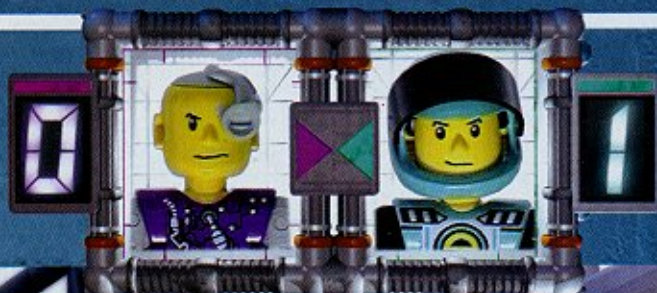

NEW

8257

**LEGO TECHNIC
Competition Strikers**

Build them with your friends and hold a contest. When you achieve a strike the pilot's seat ejects. You can also build a monster full-track vehicle and motorise it with set 8735. From 9 years.