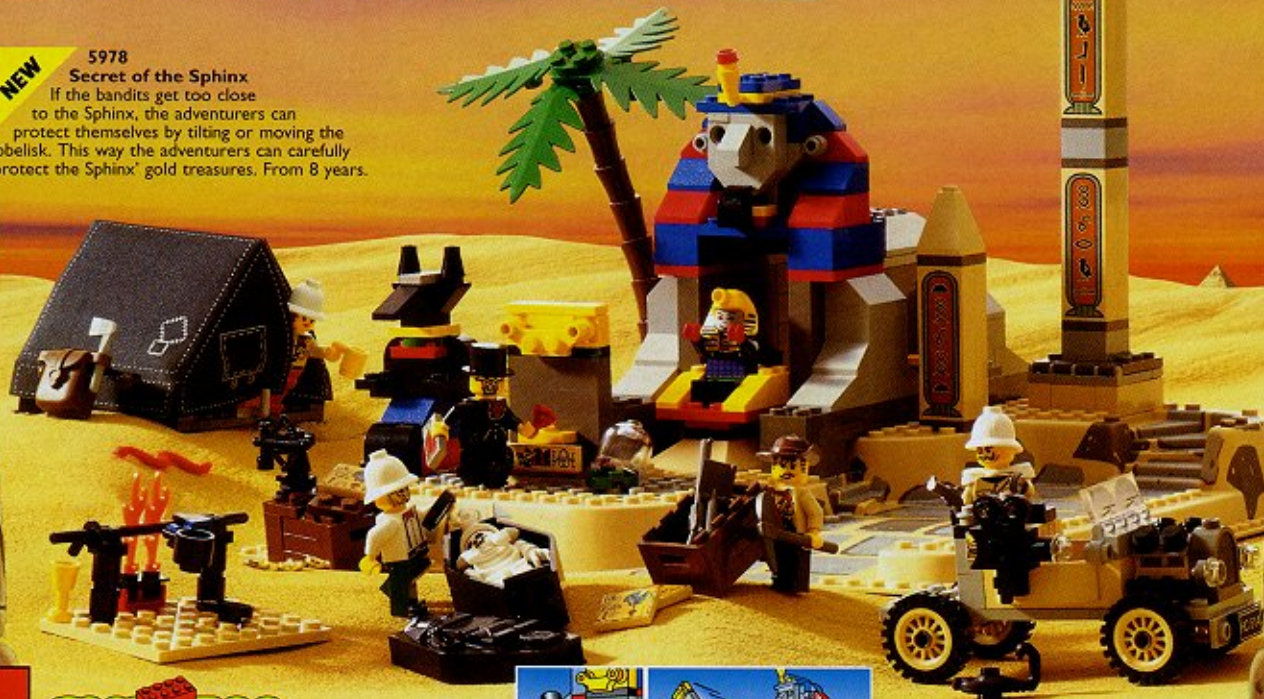

ALL NEW

Available from
June 1998

NEW

**5928
Baron's
Bi-plane**

This plane is armed with rifles. From 7 years.

NEW

**5978
Secret of the Sphinx**

If the bandits get too close to the Sphinx, the adventurers can protect themselves by tilting or moving the obelisk. This way the adventurers can carefully protect the Sphinx' gold treasures. From 8 years.

LEGO SYSTEM

U.F.O.

From 5-12 years

Electric
9V

FIBER OPTIC

6836
Hyperdrive
Sky Surfer,
hypersurfs the galaxy and
seeks new adventures. From 5 years.

6975
UFO Mothership
carries a removable baby ship
and has a magnetic arm to deploy the
secretly hidden space buggy. From 8 years.