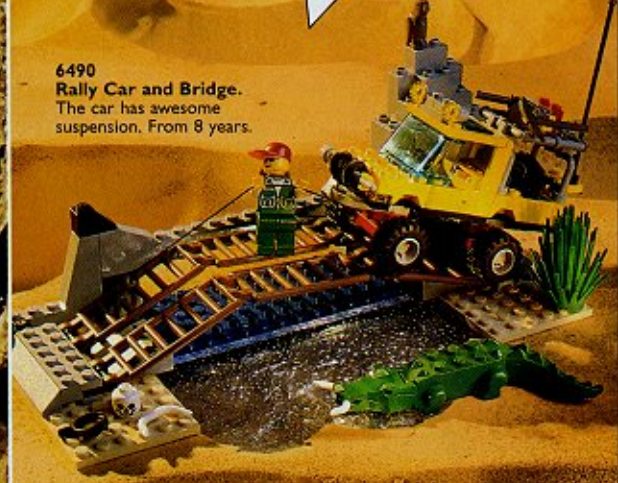

6550
Rally Van.
From 6 years.