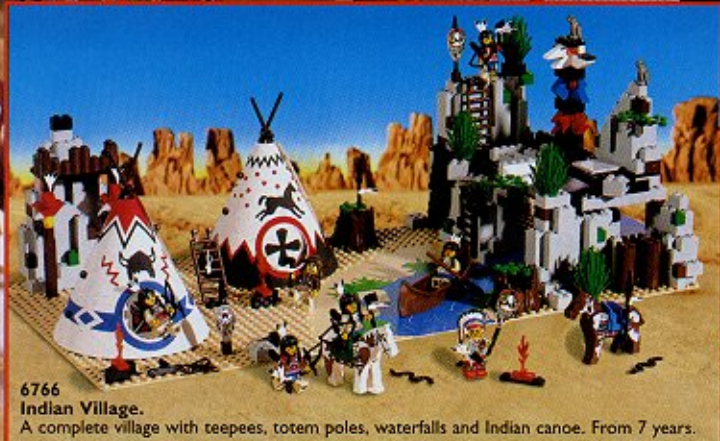

New 1998. Available from March.

WESTERN

From 5-12 years

TAKE
SHELTER
EVERYBODY!

HEEEELP
BAD SPIRIT
HAS SCARED
THE HORSES!

LEGO SYSTEM

6718
Medicine Man.
From 5 years.

6766
Indian Village.
 A complete village with teepees, totem poles, waterfalls and Indian canoe. From 7 years.

6709
Indian Chief and horse.
 From 6 years.

6746
Indian Chief's Camp. The camp includes a teepee, totem pole, figures, snakes and a horse. From 6 years.

6769
Fort Legoredo.
 The home of the seventh cavalry. A real fort with a number of figures and horses prepared to tackle any trouble in the Wild West. From 8 years.