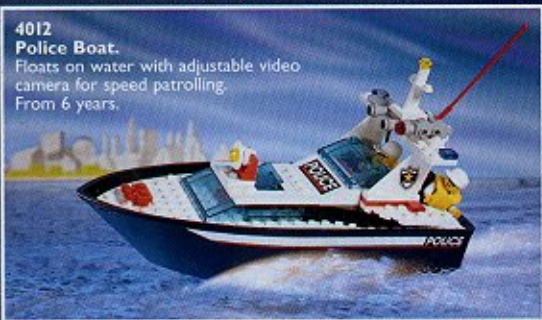

LEGO SYSTEM

SHIPS

From 5-12 years

4012

Police Boat.

Floats on water with adjustable video camera for speed patrolling. From 6 years.

4002

Power Boat.