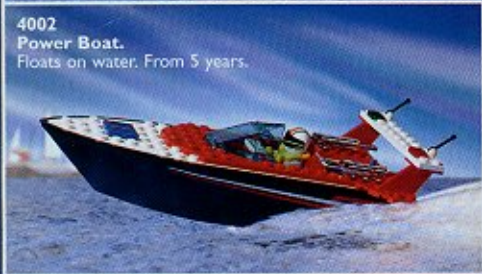

Power Boat.

Floats on water. From 5 years.