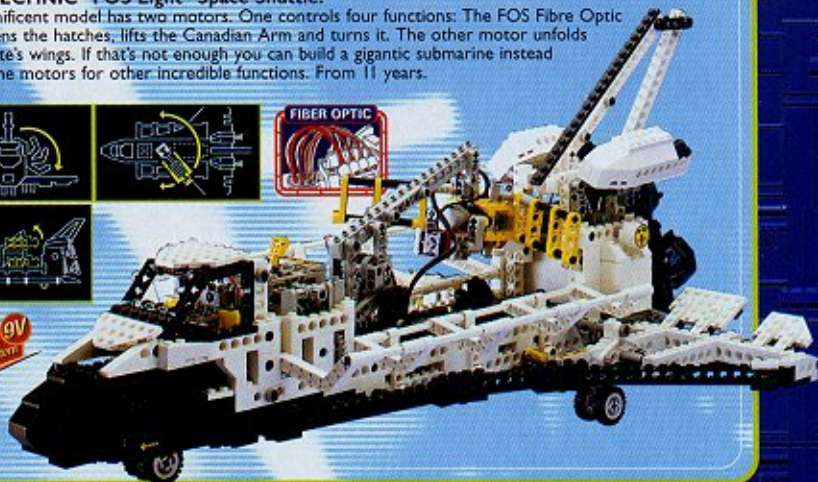

LEGO TECHNIC "FOS Light" Space Shuttle.

This magnificent model has two motors. One controls four functions: The FOS Fibre Optic Light, opens the hatches, lifts the Canadian Arm and turns it. The other motor unfolds the satellite's wings. If that's not enough you can build a gigantic submarine instead and use the motors for other incredible functions. From 11 years.