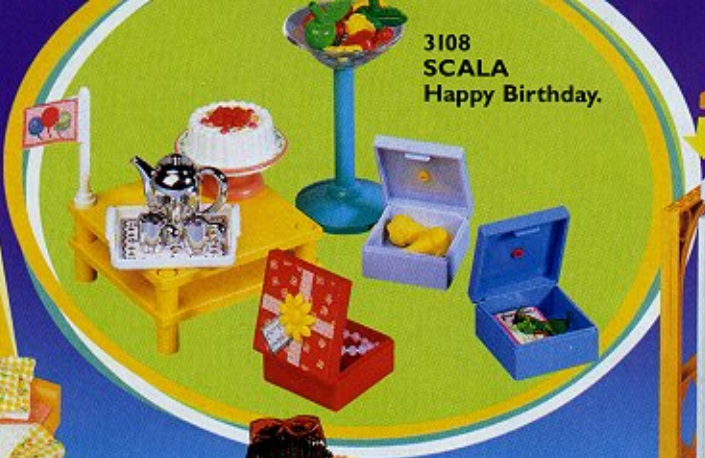

3108
SCALA
Happy Birthday.